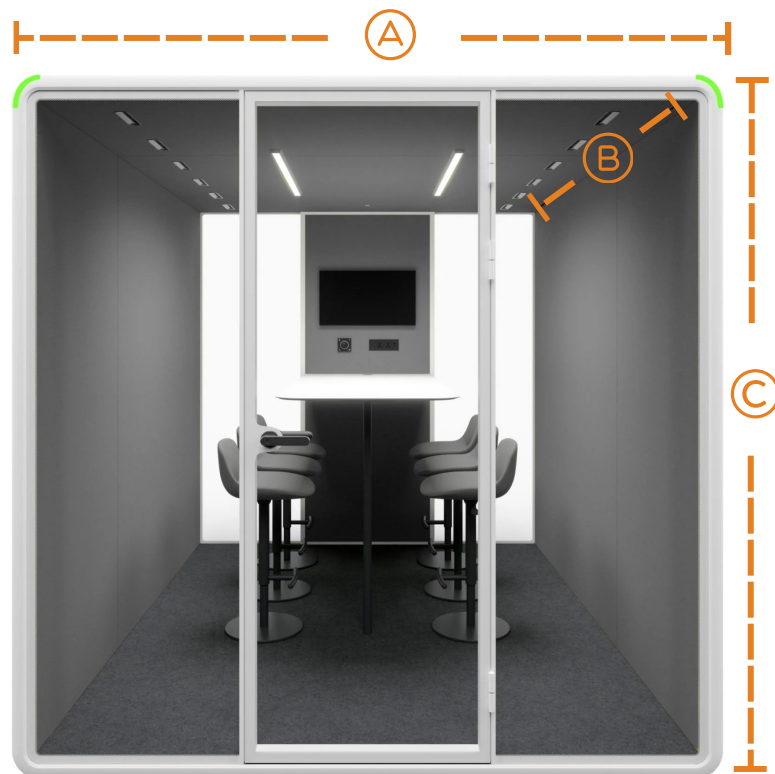

SUNLINE

SERENITY PRIVACY BOOTH (XL)

SKU: 6080

CAPACITY: 

MATERIALS

- **Body Exterior:** Aluminum
- **Glass:** 5mm Laminated tempered glass
- **Body Interior:** PET Acoustic Board
- **Carpet:** Nylon Fiber

FEATURES

- **Ventilation:** Auto-exchange when vacant
- **Lighting:** Temperature and strength adjustable LED
- **Power:** 2 Universal Outlets, 1 USB type A, 1 USB type C (240v)

SPECIFICATIONS

- **A Width:** 96.5"
- **B Depth:** 96.5"
- **C Height:** 84.5"