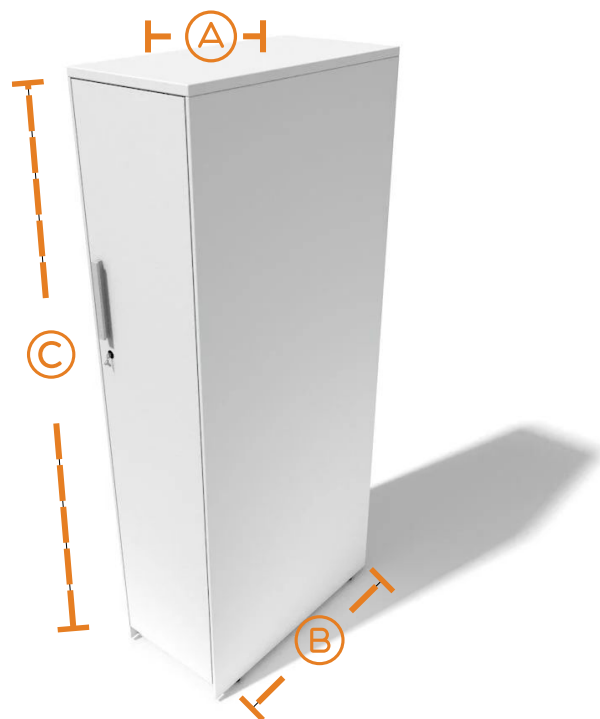

SUNLINE

WARDROBE CABINET

SKU: 540

MATERIALS

- **Body:** Melamine
- **Handle:** Metal

FEATURES

- **Handle:** Can be configured for either left-hand or right-hand use
- **Includes:** Lock & Key

SPECIFICATIONS

- **A Width:** 12"
- **B Depth:** 24"
- **C Height:** 53"

FINISHES

White
(stock)

Grey Fog
(stock)

Walnut
(factory order)

Storm Grey
(factory order)