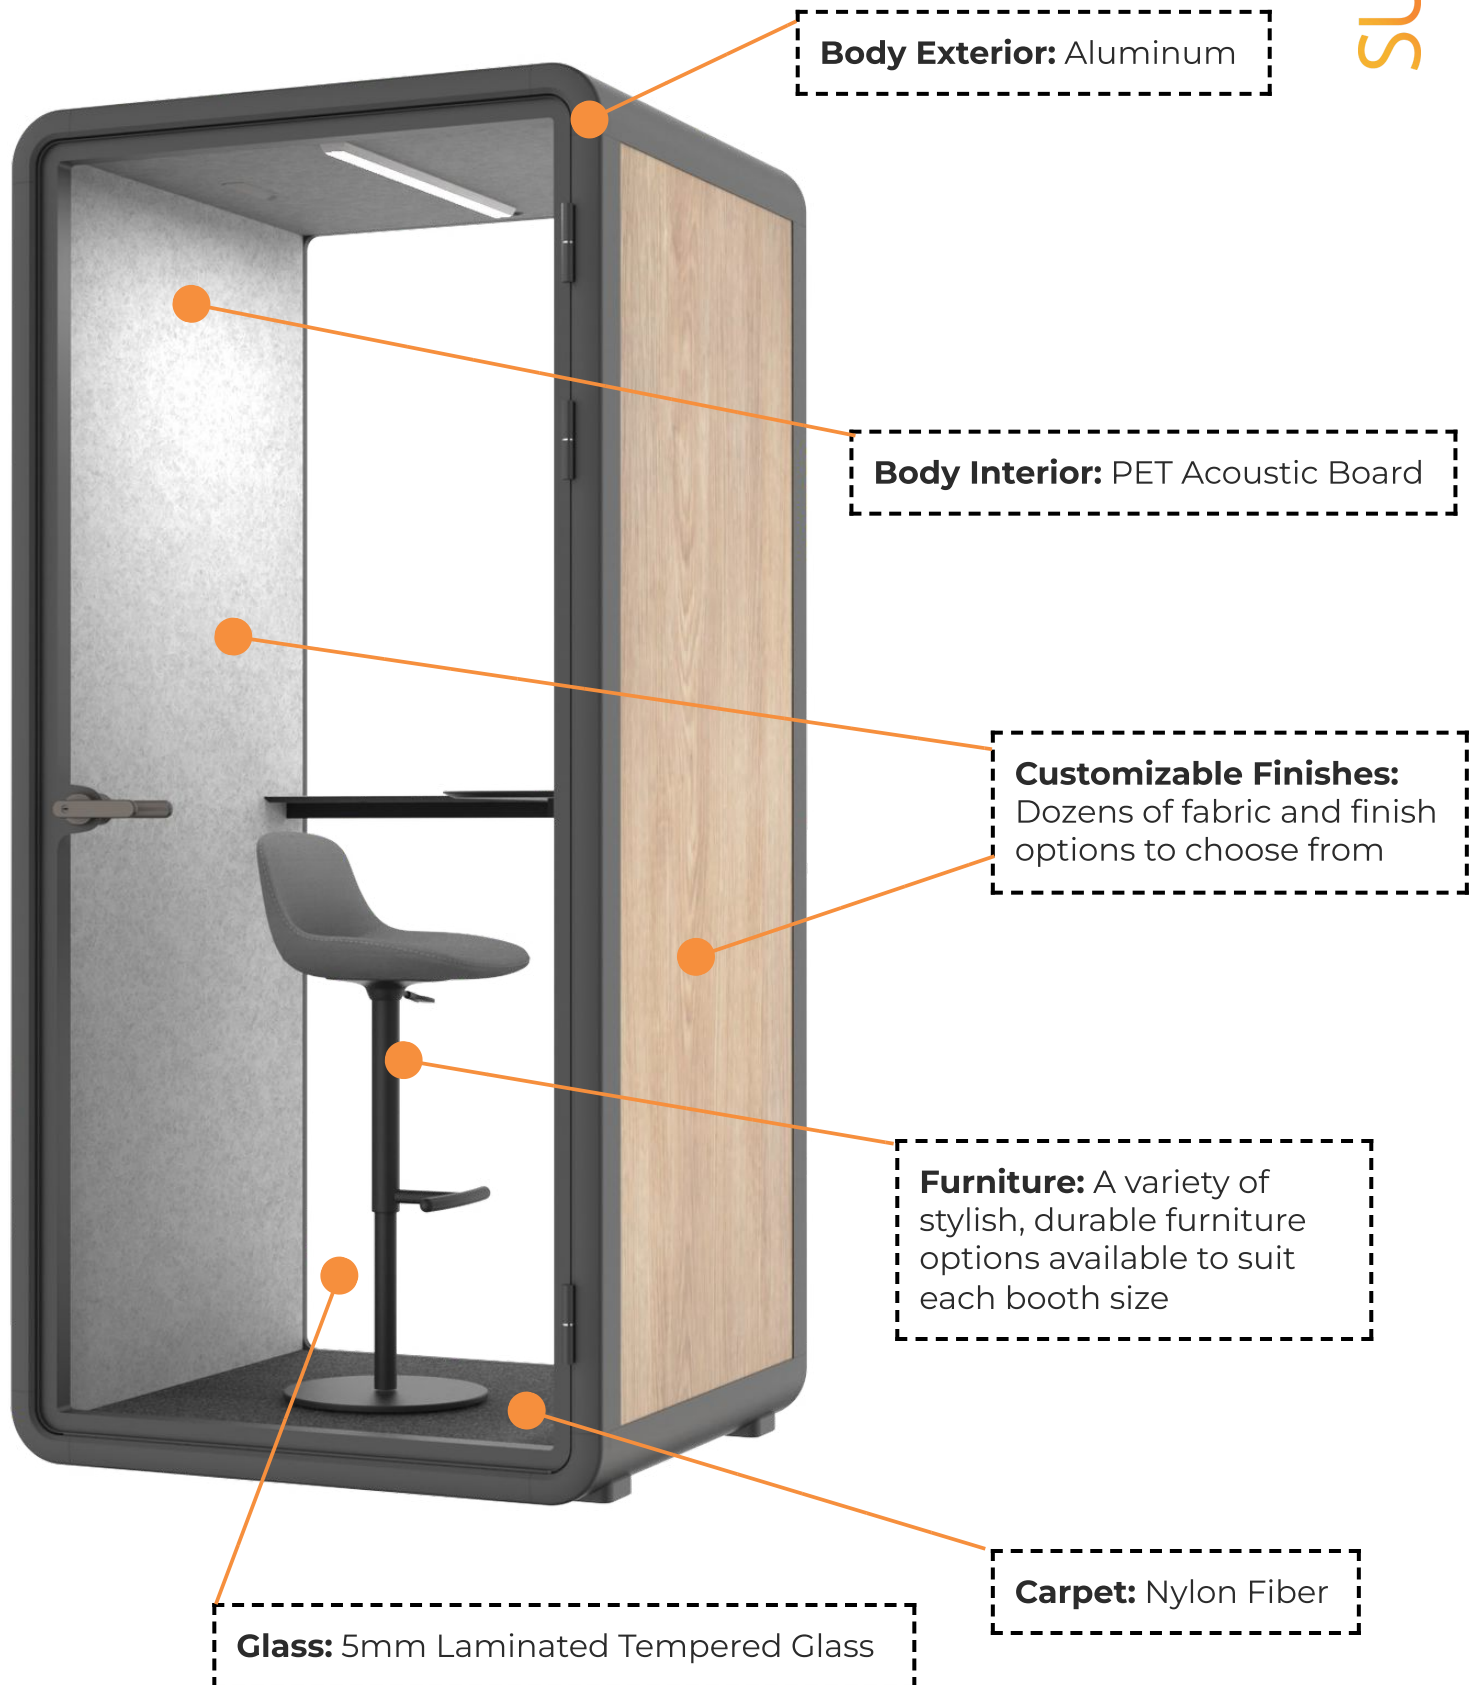

# BOOTH FEATURES

Wheels

Power Outlets

2 Universal Outlets (240v)  
1 USB type A  
1 USB type C

Lockable Doors

Temperature Control  
& Ventilation

Auto-exchange ventilation  
when booth is vacant

Smooth Borders

## SPECS

Width: 42.5"  
Depth: 39.5"  
Height: 91.5"

SUNLINE

- ➔ Capacity: 1 person
- ➔ Perfect for private calls, focused work, or a quick moment of quiet in a busy office.

SMALL  
SKU : 6050

Side View

Side View

# MEDIUM (ONE PERSON) PRIVACY BOOTH

SPECS

Width: 63"  
Depth: 54"  
Height: 91.5"

SUNLINE

- Capacity: 1 person
- Great for quick meetings, collaborative brainstorming, or video calls without disrupting the rest of the office.

## SPECS

Width: 90.5"  
Depth: 38"  
Height: 91.5"

SUNLINE

➔ Capacity: 1-2 people

➔ Medium+ offers the width of a large model but with a slimmer profile, making it easy to fit a privacy booth into even the most compact spaces.