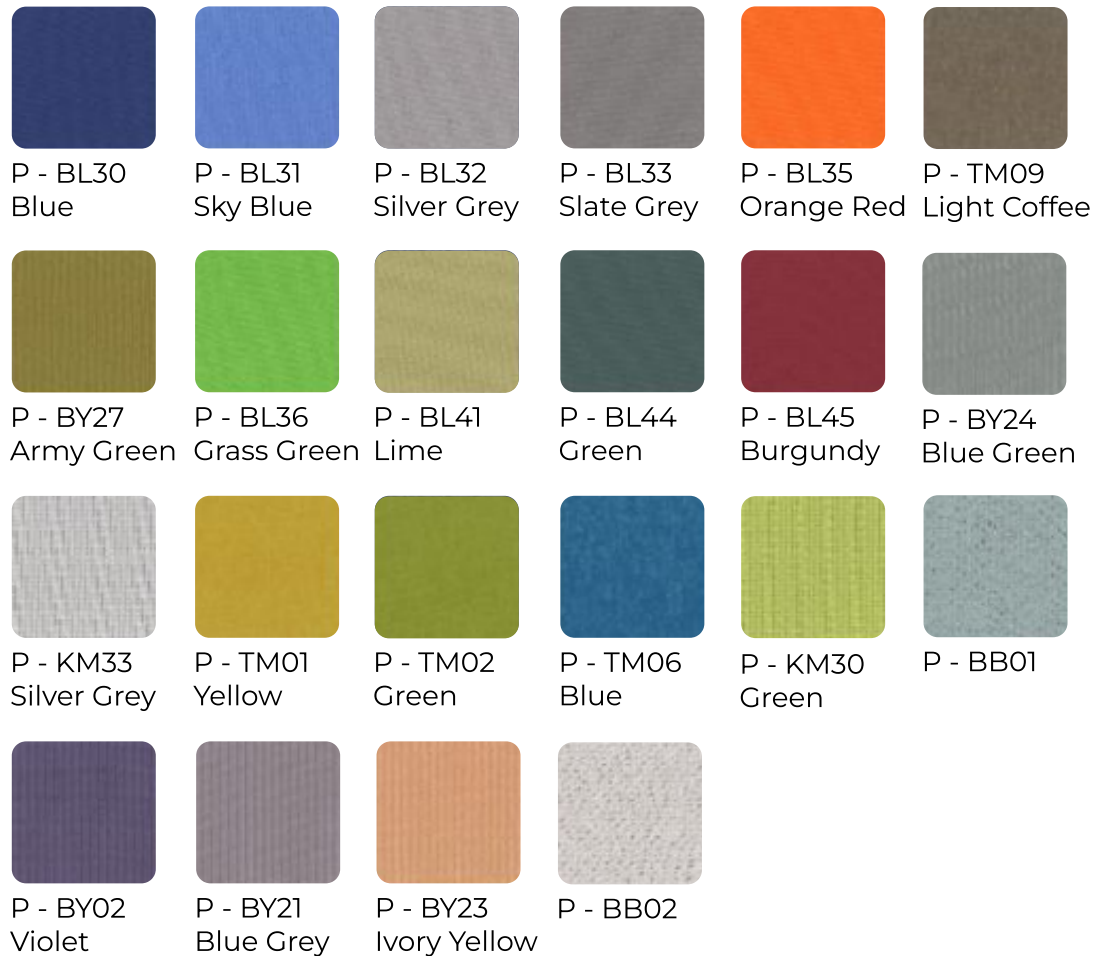

BY25 - Blue
Accent

Medium Grey
Accent

Gold Rush
Accent

Pumpkin
Accent

BY01 - Orange
Accent

BY - Red
Accent

BY - OnGreen
Accent

IN-STOCK / SURFACES

White

Walnut

Grey Fog

Storm Grey

SUNLINE SIGNATURE FACTORY ORDER FABRIC & SURFACES

FACTORY ORDER / FABRICS*

FACTORY ORDER / SURFACES*

* Upcharge for Factory Ordered Colors

In-Stock:
White

In-Stock:
Walnut

In-Stock:
Grey Fog

In-Stock:
Storm Grey

SUNLINE SELECT FACTORY ORDER FABRIC

FACTORY ORDER / FABRICS*

15 - 01

15 - 02