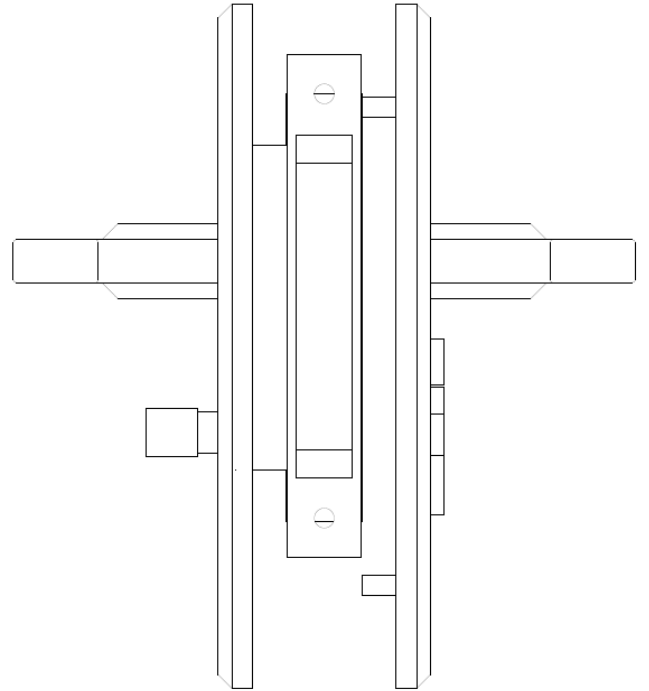

Swing Door Hardware Specs

Front View

Side View

Top View

1/4 View

## Sliding Door Hardware Specs

Door Measurements (in)

Door & Handle Measurements (in)