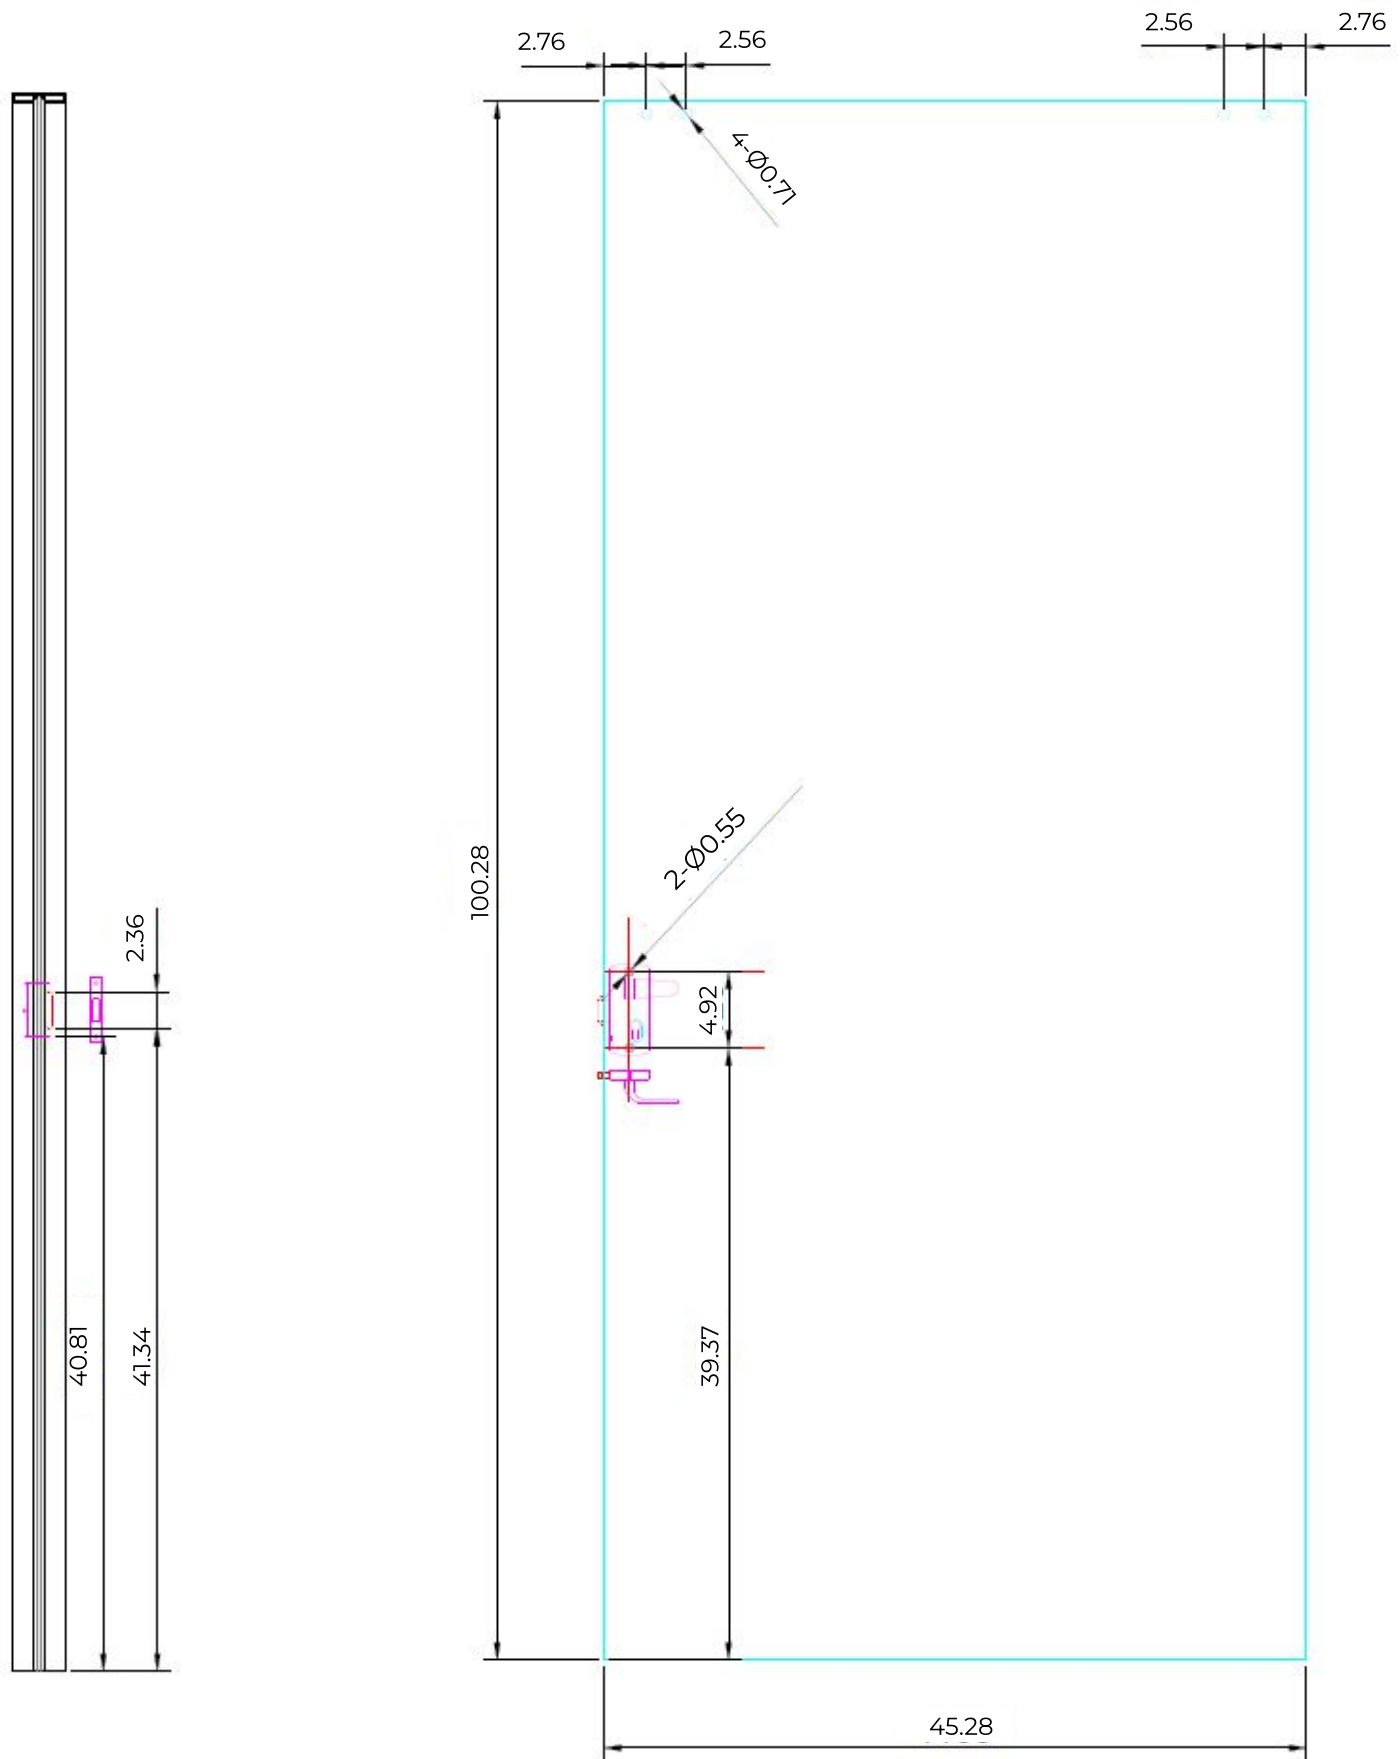

Swing Door Hardware Specs

Front View

Side View

Top View

1/4 View

## Sliding Door Hardware Specs

Door Measurements (in)

Door & Handle Measurements (in)