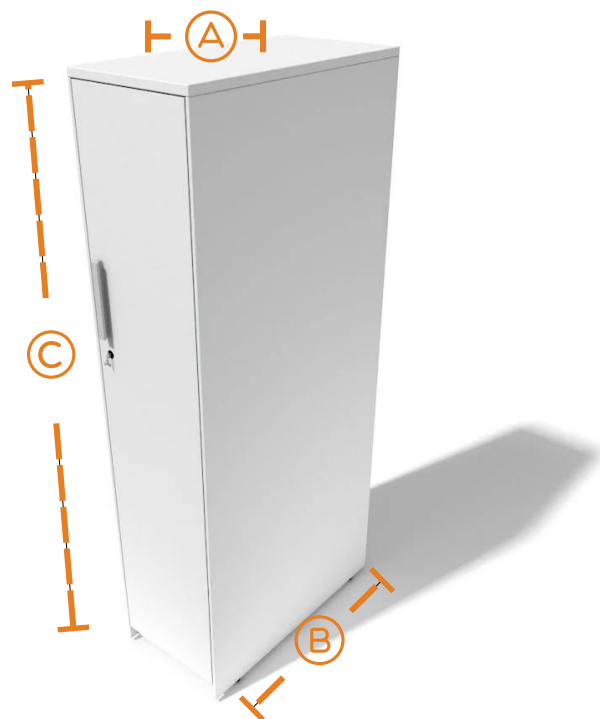

SUNLINE

WARDROBE CABINET

SKU: 540

MATERIALS

- **Body:** Melamine
- **Handle:** Metal

FEATURES

- **Handle:** Can be configured for either left-hand or right-hand use
- **Includes:** Lock & Key

SPECIFICATIONS

- **A Width:** 12"
- **B Depth:** 24"
- **C Height:** 53"

IN-STOCK / FINISHES

White

Walnut

Grey Fog

Storm Grey