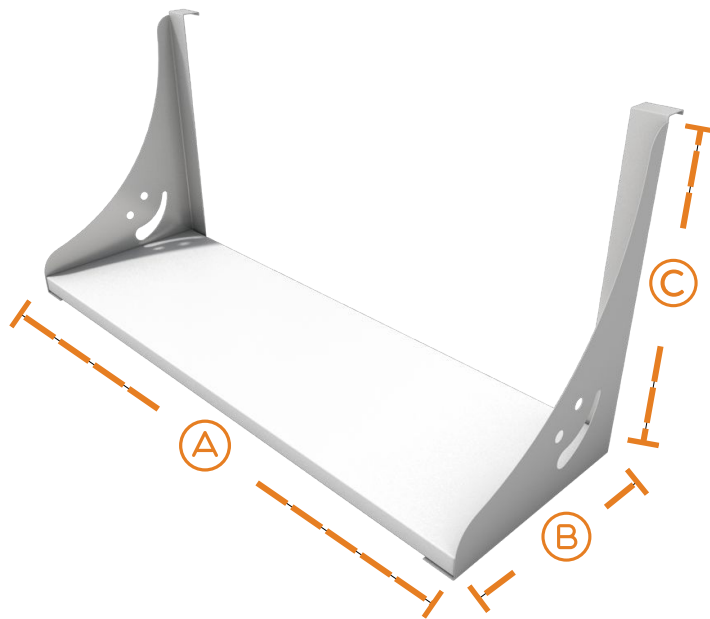

SUNLINE

SIGNATURE HANGING SHELF

SKU: 570

MATERIALS

- **Body:** Melamine
- **Brackets:** Metal

SPECIFICATIONS

- **A Width:** 16"
- **B Depth:** 11"
- **C Height:** 33"

IN-STOCK / FINISHES