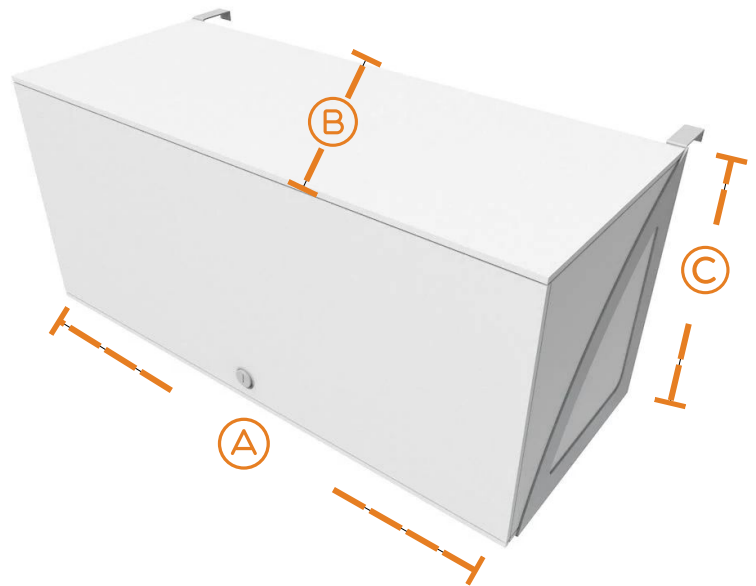

SUNLINE

SELECT OVERHEAD STORAGE CABINET

SKU: 555

MATERIALS

- **Body:** Melamine
- **Brackets:** Metal

FEATURES

- **Included:** Lock & Key

SPECIFICATIONS

- **A Width:** 35"
- **B Depth:** 14"
- **C Height:** 17"

IN-STOCK / FINISHES

White

Walnut

Grey Fog

Storm Grey