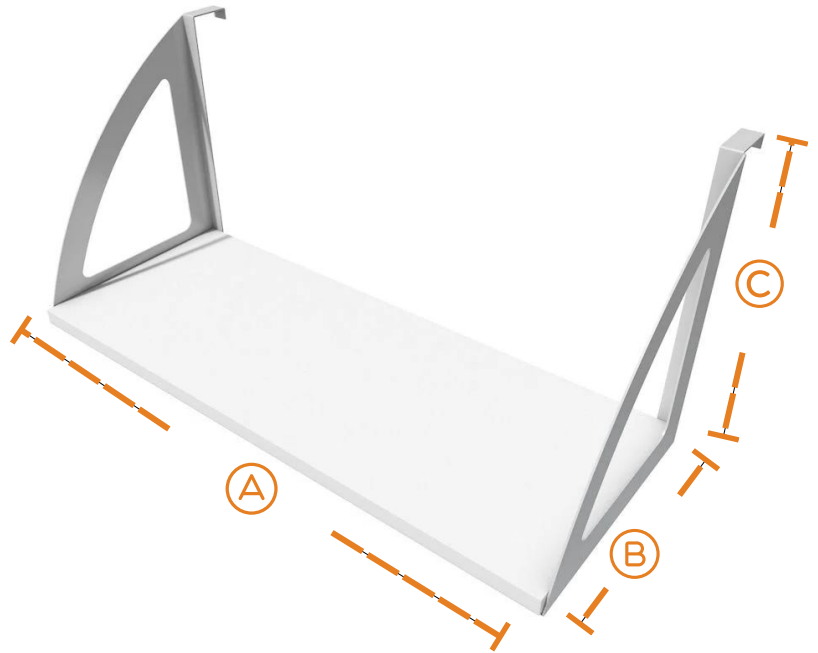

SUNLINE

SELECT HANGING SHELF

SKU: 556

MATERIALS

- **Shelf:** Melamine
- **Brackets:** Metal

SPECIFICATIONS

- **A Width:** 16"
- **B Depth:** 23"
- **C Height:** 28"

IN-STOCK / FINISHES