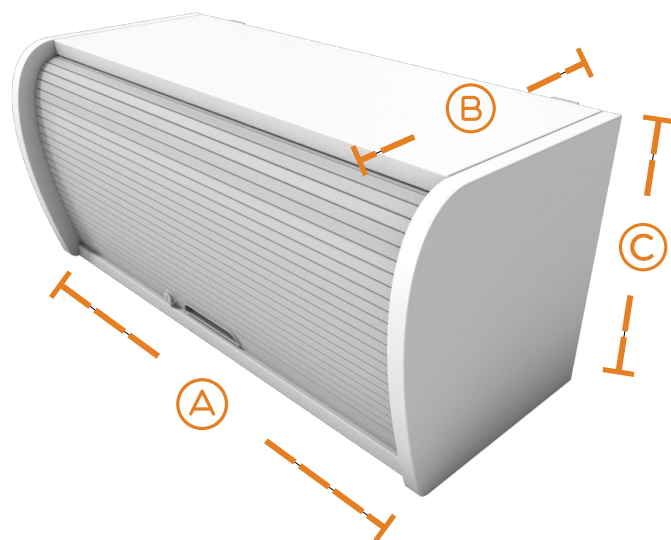

SUNLINE

OVERHEAD STORAGE CABINET

SKU: 550

MATERIALS

- **Body:** Melamine
- **Pull Down Door:** Plastic
- **Bracket:** Metal

FEATURES

- **Included:** Lock & key

SPECIFICATIONS

- **A Width:** 35"
- **B Depth:** 16"
- **C Height:** 16"

IN-STOCK / FINISHES

White

Walnut

Grey Fog

Storm Grey