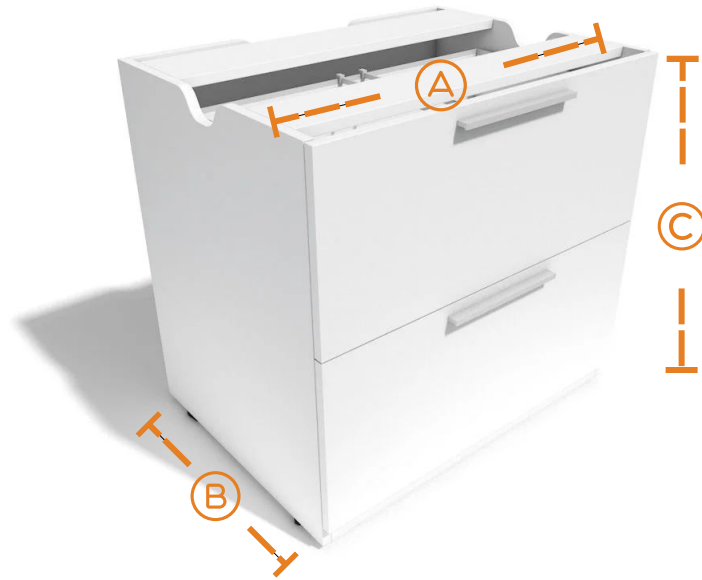

SUNLINE

2-DRAWER LATERAL FILE

SKU: 545

MATERIALS

- **Body:** Melamine
- **Handle:** Metal
- **Frame:** Aluminum
- **Banding:** 3mm PVC Edge

FEATURES

- **Included:** Lock & Key
- **Feet:** Adjustable

SPECIFICATIONS

- **A Width:** 30"
- **B Depth:** 23"
- **C Height:** 28"

IN-STOCK / FINISHES

White

Walnut

Grey Fog

Storm Grey