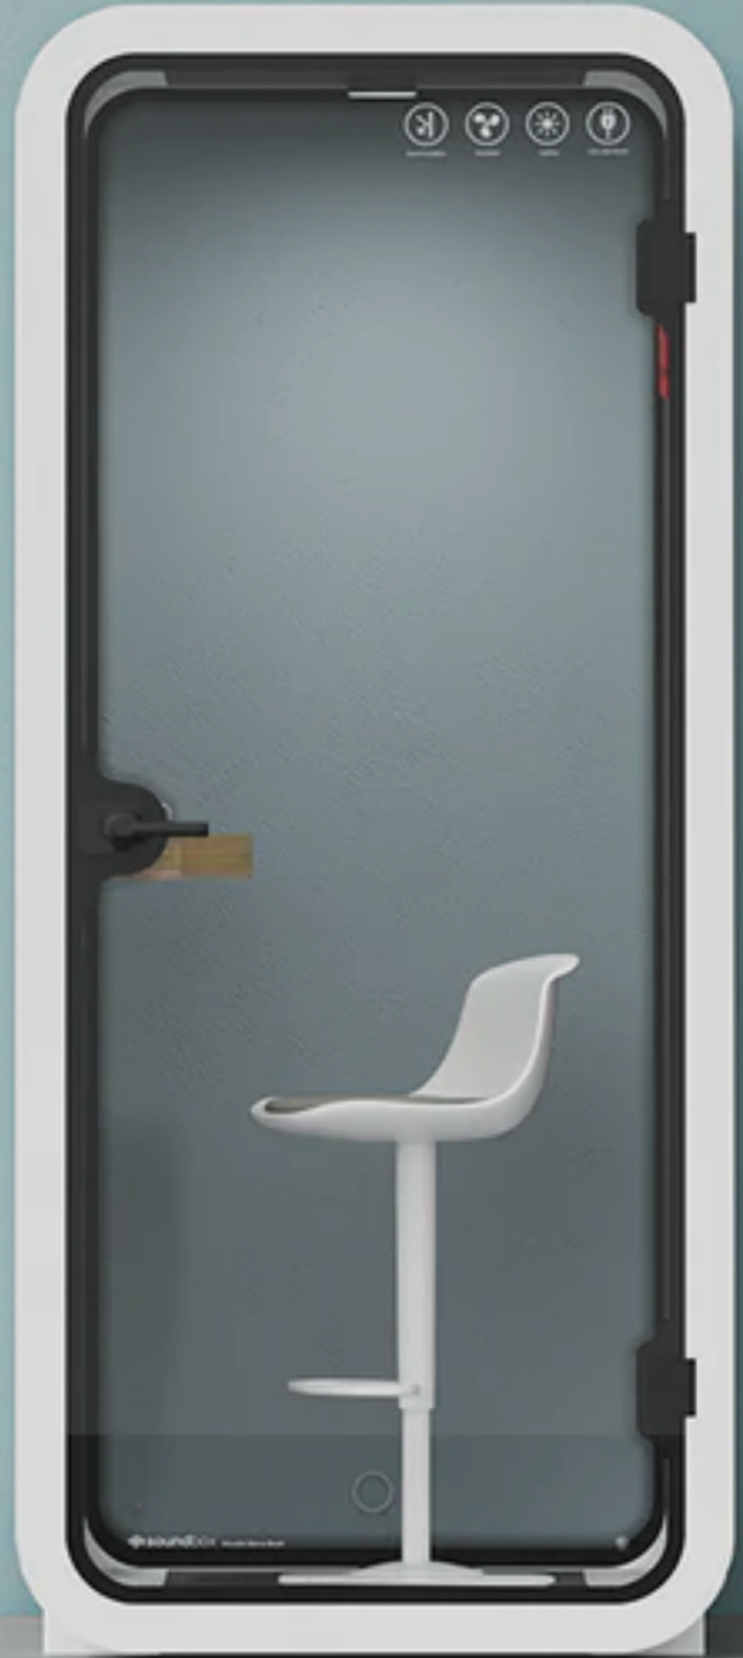

SUNLINE SERENITY

PRIVACY BOOTHS

SUNLINE SERENITY PRIVACY BOOTH

Privacy Booths provide you with a private and comfortable place to do your creative work.

Our booth structure consists of a supporting frame made from aerospace-grade aluminum panels, carbon composite panels, and double-glazed glasses - which are often used in high-speed rail trains. In order to simplify the assembly process, we only use one type of fastener.

The air in the booth is fully circulated every three minutes, equipped with 4000K natural color lighting, 12V-USB power supply, and power rated for 110-220V/50Hz.

SUNLINE SERENITY PRIVACY BOOTH FEATURES

MAIN MATERIAL

Tempered glass (same quality standard as Metro sliding door tempered glass). Aviation Aluminum frame, strong carbon composite wall panels, floor damping carpet. Wood-free, glue-free, screw-free.