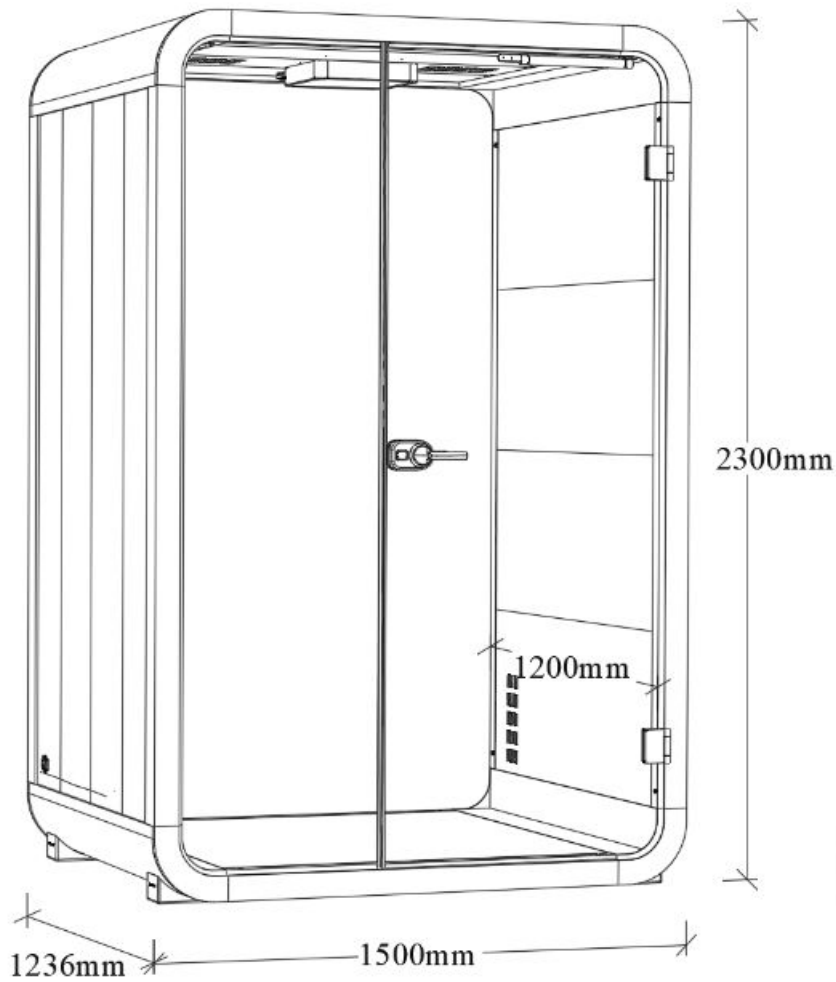

SUNLINE SERENITY PRIVACY BOOTH FEATURES

SUNLINE SERENITY PRIVACY BOOTH SMALL

FRAME COLORS

External Size:

Height: 2300 mm (90.55 in)

Width: 1000 mm (39.37 in)

Depth: 936 mm (36.85 in)

Internal Size:

Height: 2140 mm (84.25 in)

Width: 840 mm (33.07 in)

Depth: 900 mm (35.43 in)

INTERIOR FURNITURE OPTIONS*

*Furniture is included.

SUNLINE SERENITY PRIVACY BOOTH MEDIUM

FRAME COLORS

External Size:

Height: 2300 mm (90.55 in)
Width: 1500 mm (56.06 in)
Depth: 1235 mm (48.66 in)

Internal Size:

Height: 2140 mm (84.25 in)
Width: 1340 mm (52.76 in)
Depth: 1200 mm (47.24 in)

INTERIOR FURNITURE OPTIONS*

F3 ST-03
SY-01*2

Depth: 1536 mm (60.47 in)

Internal Size:

Height: 2140 mm (84.25 in)

Width: 2040 mm (80.31 in)

Depth: 1500 mm (59.06 in)

INTERIOR FURNITURE OPTIONS*

*Furniture is included.

SUNLINE SERENITY PRIVACY BOOTH EXTRA LARGE