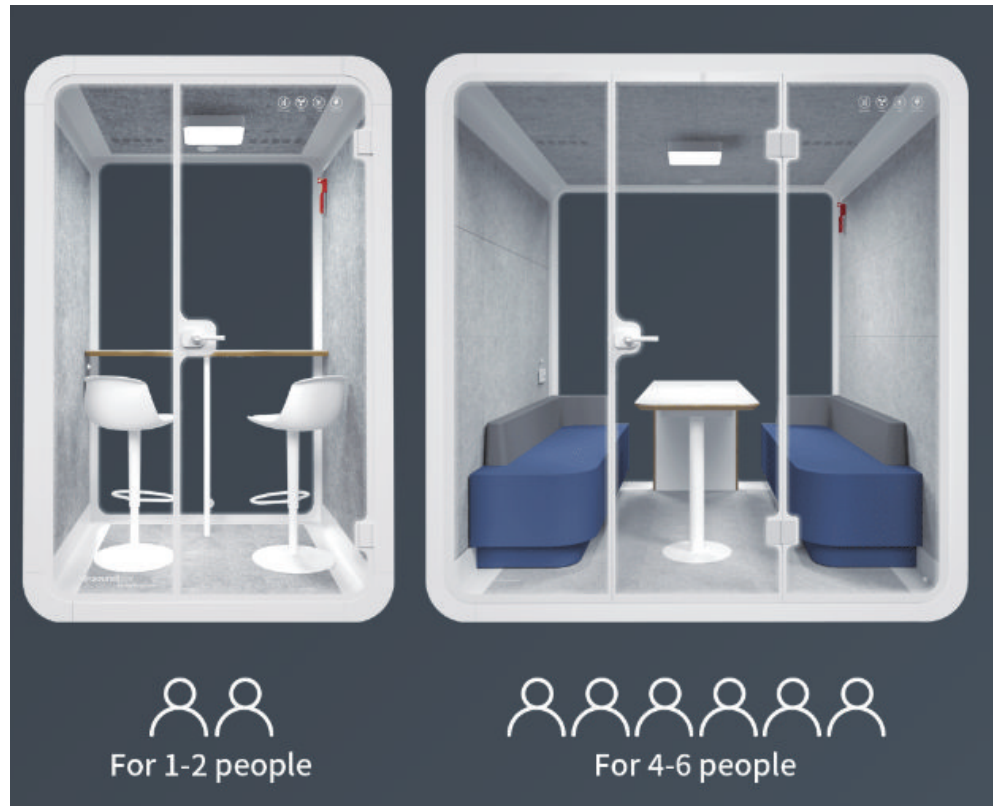

The air in the booth is fully circulated every three minutes, equipped with 4000K natural color lighting, 12V-USB power supply, and power rated for 110-220V/50Hz.

SUNLINE SERENITY PRIVACY BOOTH FEATURES

**SOUND INSULATION
TEMPERED GLASS**

**DAMPING
FEET**

**FASTENING
ASSEMBLY**

SUNLINE SERENITY PRIVACY BOOTH FEATURES

OFFICE REVOLUTION

Modern open-plan offices are a current popular trend, offering cost-effectiveness while providing a space that will promote teamwork among employees. Our booth can provide the privacy that is also needed at times from a traditional office or small conference room. Thus, the best of both worlds for the office.

SUNLINE SERENITY PRIVACY BOOTH FEATURES

SUNLINE SERENITY PRIVACY BOOTH SMALL

FRAME COLORS

External Size:

Height: 2300 mm (90.55 in)

Width: 1000 mm (39.37 in)

Depth: 936 mm (36.85 in)

Internal Size:

Height: 2140 mm (84.25 in)

Width: 840 mm (33.07 in)

Depth: 900 mm (35.43 in)

INTERIOR FURNITURE OPTIONS*

*Furniture is included.

SUNLINE SERENITY PRIVACY BOOTH MEDIUM

FRAME COLORS

External Size: