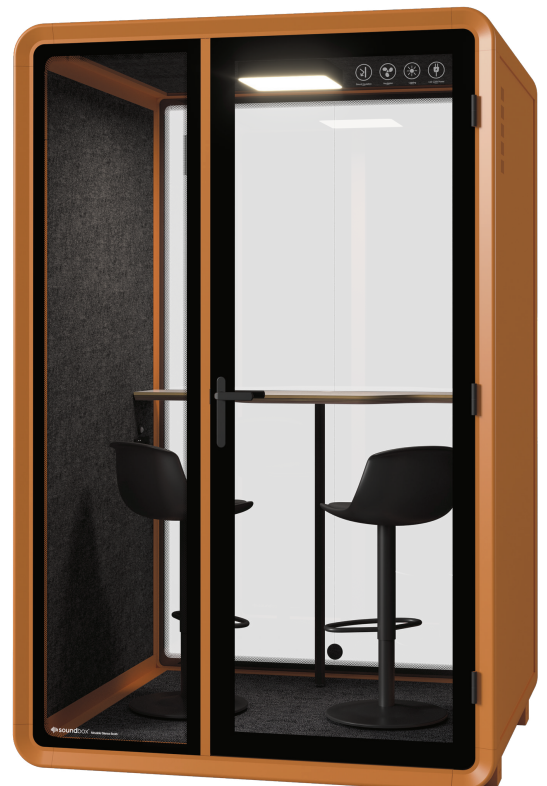

SUNLINE SERENITY

FACTORY ORDER

CARPET, TRIM & COUCH

FACTORY ORDER / FRAME

FACTORY ORDER / CARPET

FACTORY ORDER / COUCH

FACTORY ORDER / PET PANEL