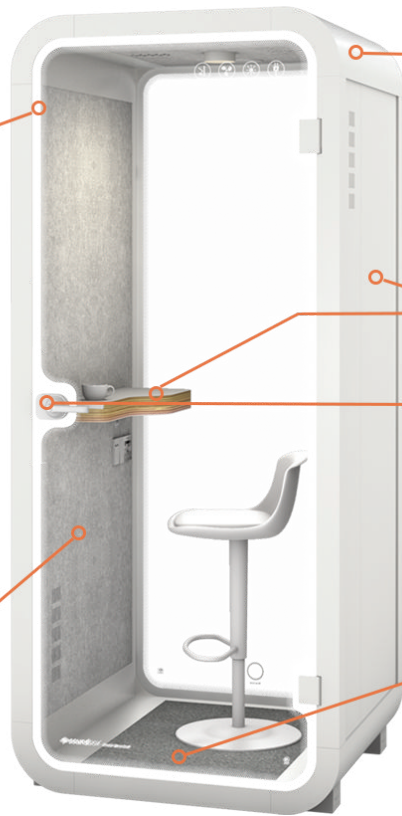

Height: 2140 mm (84.25 in)

Width: 840 mm (33.07 in)

Depth: 900 mm (35.43 in)

INTERIOR FURNITURE OPTIONS*

*Furniture is included.

SUNLINE SERENITY PRIVACY BOOTH MEDIUM

FRAME COLORS

External Size:

Cushion:
SF - 1105

FACTORY ORDER / PET PANEL

PET Panel:
GP - 04

SUNLINE SERENITY PRIVACY BOOTH CLEANING

GLASS

Daily Cleaning:

Wipe with a wet towel.

Periodic Cleaning:

Use standard glass cleaner

INTERIOR PANELS

- Use a vacuum to clean it thoroughly.
- Dirty parts can also be wiper with a towel, water and detergent.
- Keep dry after cleaning.

EXTERIOR FRAME TABLE DOOR HANDLE