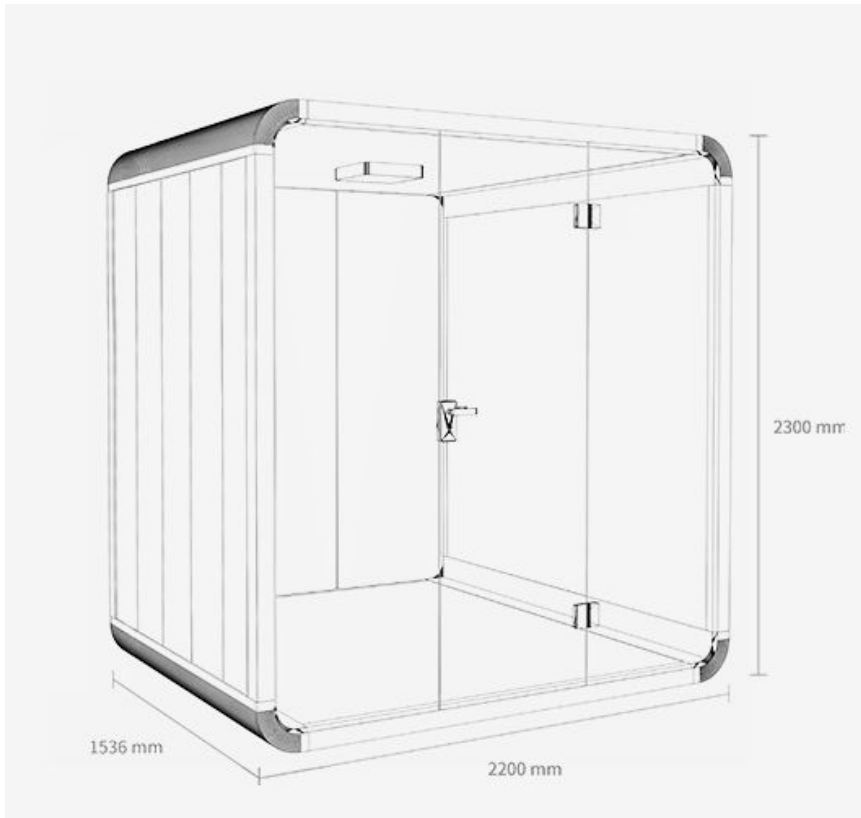

Height: 2140 mm (84.25 in)

Width: 840 mm (33.07 in)

Depth: 900 mm (35.43 in)

INTERIOR FURNITURE OPTIONS*

*Furniture is included.

SUNLINE SERENITY PRIVACY BOOTH MEDIUM

FRAME COLORS

External Size:

Height: 2300 mm (90.55 in)
Width: 1500 mm (56.06 in)
Depth: 1235 mm (48.66 in)

Internal Size:

Height: 2140 mm (84.25 in)
Width: 1340 mm (52.76 in)
Depth: 1200 mm (47.24 in)

INTERIOR FURNITURE OPTIONS*

F3 ST-03
SY-01*2

F4 ST-04
SY-02

E5 ST-09
SY-09

*Furniture is included.

SUNLINE SERENITY PRIVACY BOOTH LARGE

FRAME COLORS

External Size:

Height: 2300 mm (90.55 in)

Width: 2200 mm (86.61 in)

Depth: 1536 mm (60.47 in)

Internal Size:

Height: 2140 mm (84.25 in)

Width: 2040 mm (80.31 in)

Depth: 1500 mm (59.06 in)

INTERIOR FURNITURE OPTIONS*

*Furniture is included.

SUNLINE SERENITY PRIVACY BOOTH EXTRA LARGE