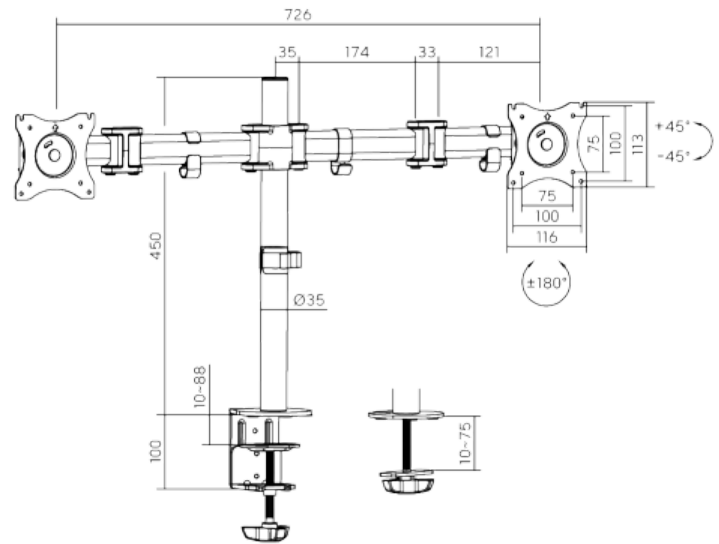

# Economy Steel LCD Versa Desk Mount

Dimensions (mm)

## PRODUCT FEATURES :

- **Optimizes Desk Space:** Enhances workspace efficiency and ergonomic support
- **Monitor Compatibility:** Fits 13"-27" monitors and up to 17.6lbs
- **Full Motion & Flexibility:**
  - 90° swivel and tilt options
  - Ball-joint structure for versatile positioning
  - Easy vertical adjustments
- **360° Rotary VESA Plate:** Allows full rotation for optimal viewing angles
- **Height Adjustment:** Freely adjustable for ergonomic positioning
- **Cable Management:** Keeps cables organized for a cleaner work environment
- **Two Mounting Options:** Includes both desk clamp and grommet options

RANK	MATERIAL	FINISH	COLOR	DIMENSIONS	FIT SCREEN SIZE	SCREEN QUANTITY	WEIGHT CAPACITY
Standard	Steel, Aluminum, Plastic	Powder Coating	Matte Black	28.6"x21.7"x4.6"	13"-27"	2	17.6 lbs

TILT RANGE	SWIVEL RANGE	SCREEN ROTATION	ARM FULL EXTENSION	POLE HEIGHT	VERSA COMPATIBLE	INSTALLATION	SUGGESTED DESKTOP THICKNESS
+45°~-45°	+90°~-90°	+180°~-180°	14.3"	17.7"	75x75, 100x100	Clamp, Grommet	Clamp: 0.39"~3.5" Grommet: 0.39"~3"