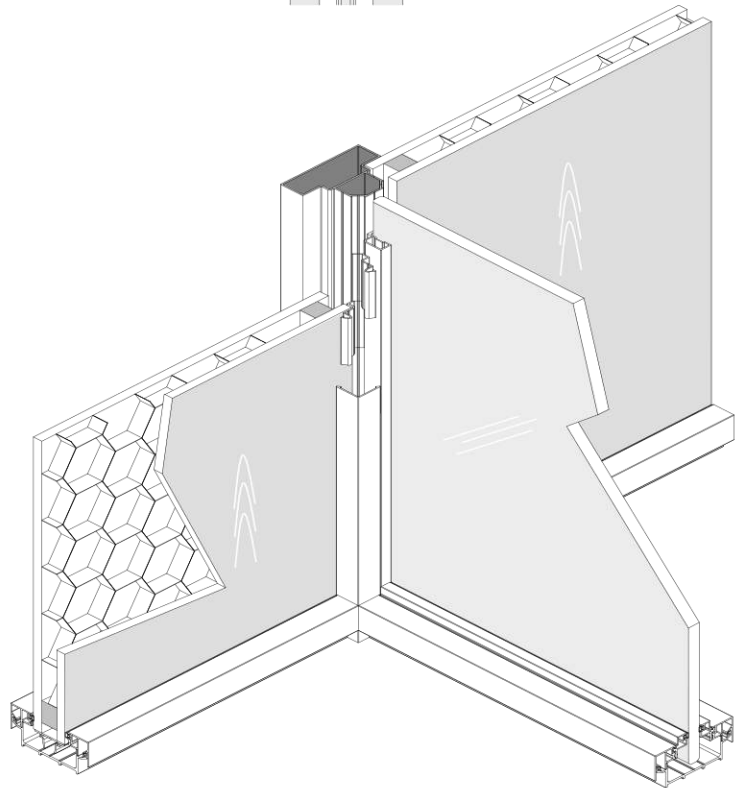

GLASS SIDE GROOVE

1. Side groove 6712#
2. Glass panel adjustable pole 7129#
3. Cover of adjustable pole 6714#
4. Seal of panel cover PQ5#

WOOD SIDE GROOVE

1. Side groove 6712#
2. Wood panel adjustable pole 7128#
3. Cover of adjustable pole 6714#
4. Seal of panel cover PQ5#

GLASS STRAIGHT SHAPE

1. Double glass groove FU182-003#

WOOD STRAIGHT SHAPE

1. Connector of wooden panels 5850#

GLASS L-SHAPE

1. L shape glass groove FU182-008

WOOD L-SHAPE

1. L shape pole 7136#
2. Cover connector 7126#
3. Cover of corner pole 7127#

GLASS T-SHAPE

1. T shape glass groove FU182-007

WOOD T-SHAPE

1. T shape pole 7125#
2. Cover connector 7126#
3. Cover of corner pole 7127#

GLASS + WOOD + WOOD

1. T shape pole 7125#
2. Cover connector 7126#
3. Cover of corner pole 7127#
4. Glass groove 6715#

GLASS + GLASS + WOOD

1. T shape pole 7125#
2. Cover connector 7126#
3. Cover of corner pole 7127#
4. Glass groove 6715#

GLASS + WOOD STRAIGHT-SHAPE

1. Connector of wooden&glass panel 6002#

GLASS + WOOD L-SHAPE