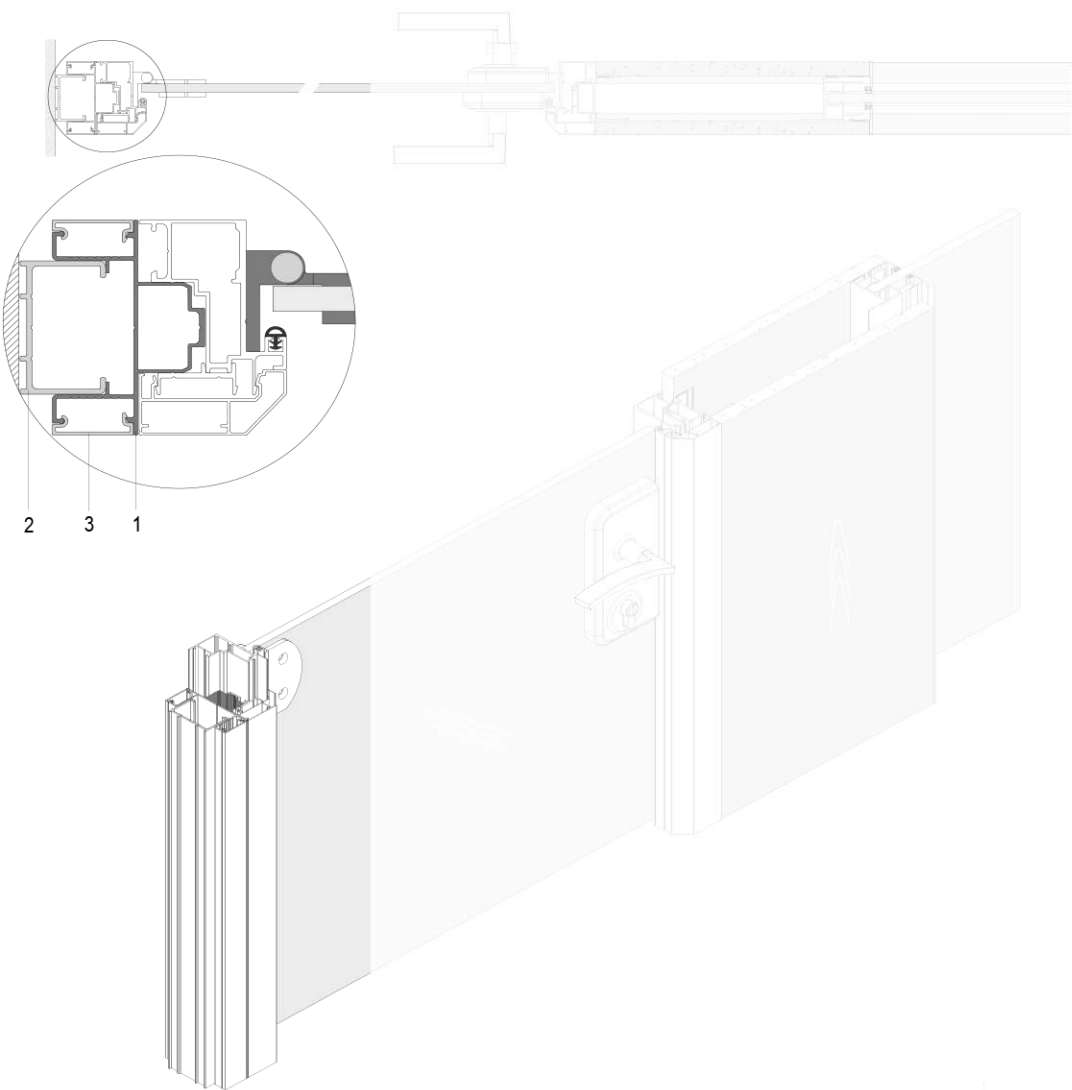

GLASS + GLASS + WOOD

1. T shape pole 7125#
2. Cover connector 7126#
3. Cover of corner pole 7127#
4. Glass groove 6715#

GLASS + WOOD STRAIGHT-SHAPE

1. Connector of wooden&glass panel 6002#

GLASS + WOOD L-SHAPE

1. L shape pole 7136#
2. Cover connector 7126#
3. Cover of corner pole 7127#
4. Glass groove 6715#

GLASS DOOR-WALL

1. L shape pole 7119#
2. Side groove 6712#
3. Cover of adjustable pole 6714#

WOOD DOOR-WALL

1. L shape pole 7119#
2. Side groove 6712#
3. Cover of adjustable pole 6714#

GLASS DOOR

玻璃门铰
Hinge of glass door

1. Glass door frame (inside) 7135#
2. Door frame (outside) 7123#
3. Door frame connector 7122#
4. Wiring block pole for door frame 7142#
5. Glass door sealing BH-B008#
6. Hinge of glass door AG5036FA-P1
7. Lock for glass door AZ1031RC-02-D7
8. Glass swing door 12mm
9. Connector of door frame