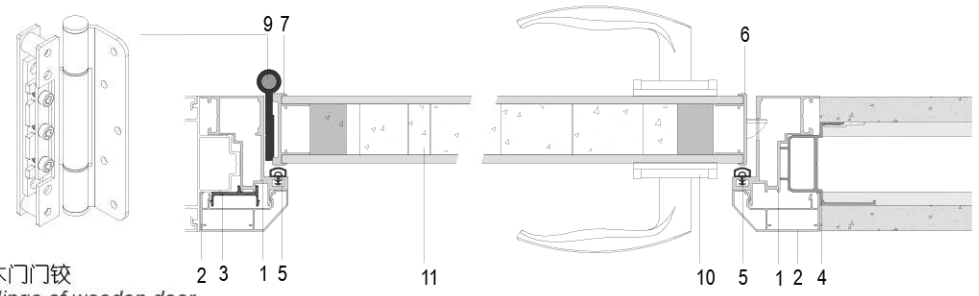

WOOD DOOR

木门门铰
Hinge of wooden door