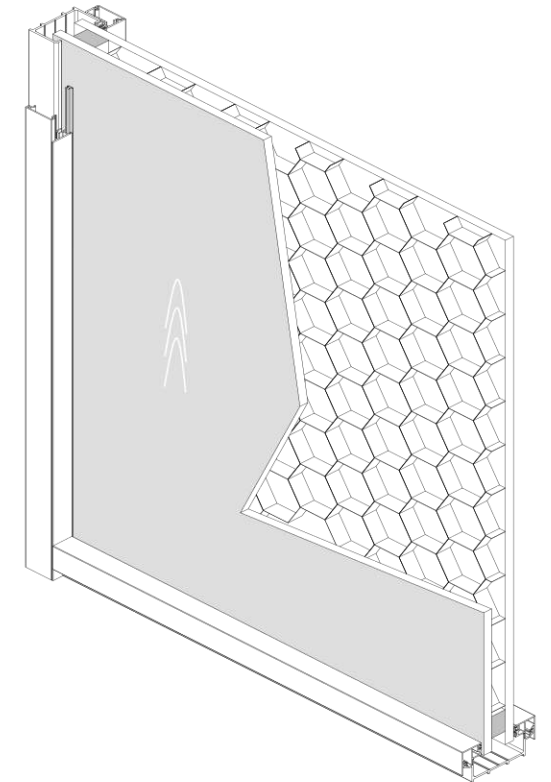

SUNLINE SYNERGY

SERIES 500

SINGLE GLASS FULL-HEIGHT PARTITION

GLASS PANEL

1. Bottom groove 7141#
2. Ceiling groove 6936#
3. Seal of MFC panel 7131#
4. Seal of glass panel 7132#
5. Seal of panel cover PQ5#
6. Glass panel rubber U142#
7. Adjustable connector
8. M8*20 Screw
9. Glass panel clip
10. 12mm Toughened glass

WOOD PANEL

1. Bottom groove 7141#
2. Ceiling groove 6936#
3. Seal of MFC panel 7131#
4. Wood panel supporter 7130#
5. Seal of panel cover PQ5#
6. Wood panel clip
7. Adjustable connector
8. M8*20 Screw
9. MFC panel (9mm+16mm+9mm)

GLASS SIDE GROOVE

1. Side groove 6712#
2. Glass panel adjustable pole 7129#
3. Cover of adjustable pole 6714#
4. Seal of panel cover PQ5#

WOOD SIDE GROOVE

1. Side groove 6712#
2. Wood panel adjustable pole 7128#
3. Cover of adjustable pole 6714#
4. Seal of panel cover PQ5#