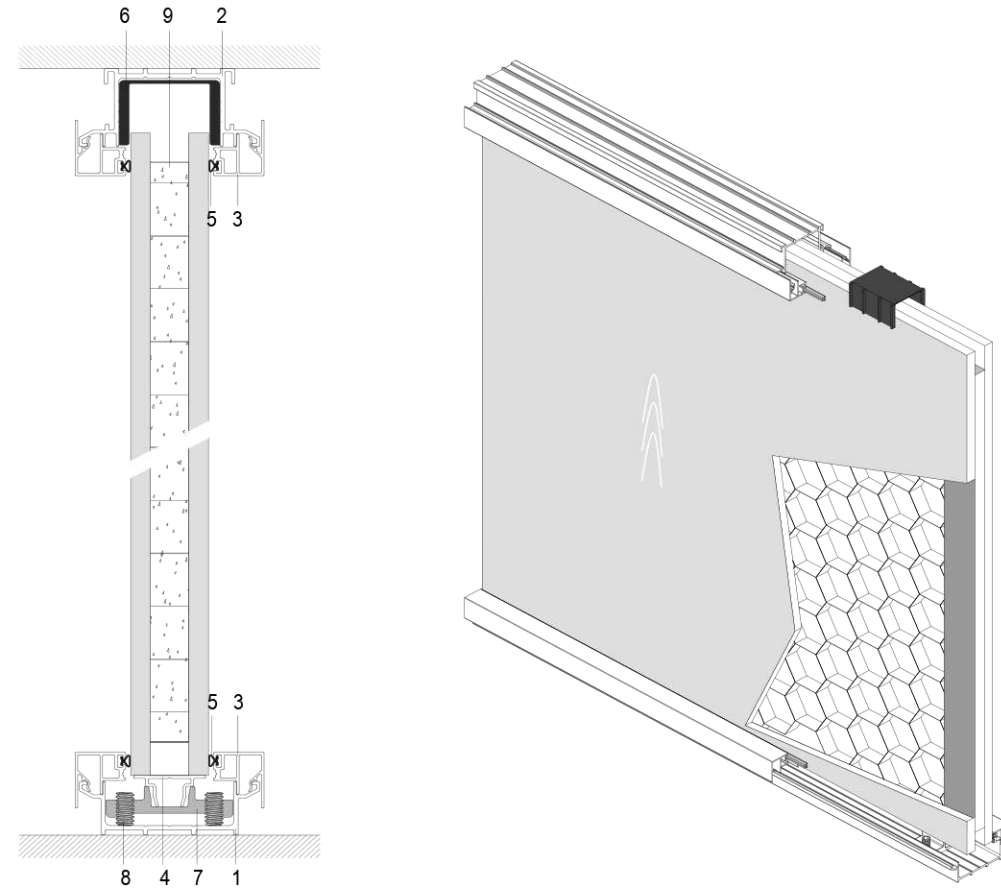

The logo for Sunline Synergy is presented within a horizontal rectangular bar. The bar has a color gradient from orange on the left to dark blue on the right. The word "SUNLINE" is written in white, uppercase, sans-serif font on the orange portion, while "SYNERGY" is written in white, uppercase, sans-serif font on the blue portion. The letters are slightly shadowed, giving them a 3D appearance as if they are floating above or attached to the bar.

SUNLINE SYNERGY

SERIES 500

SINGLE GLASS FULL-HEIGHT PARTITION

GLASS PANEL

1. Bottom groove 7141#
2. Ceiling groove 6936#
3. Seal of MFC panel 7131#
4. Seal of glass panel 7132#
5. Seal of panel cover PQ5#
6. Glass panel rubber U142#
7. Adjustable connector
8. M8*20 Screw
9. Glass panel clip
10. 12mm Toughened glass

WOOD PANEL

1. Bottom groove 7141#
2. Ceiling groove 6936#
3. Seal of MFC panel 7131#
4. Wood panel supporter 7130#
5. Seal of panel cover PQ5#
6. Wood panel clip
7. Adjustable connector
8. M8*20 Screw
9. MFC panel (9mm+16mm+9mm)

GLASS SIDE GROOVE

1. Side groove 6712#
2. Glass panel adjustable pole 7129#
3. Cover of adjustable pole 6714#
4. Seal of panel cover PQ5#

WOOD SIDE GROOVE

1. Side groove 6712#
2. Wood panel adjustable pole 7128#
3. Cover of adjustable pole 6714#
4. Seal of panel cover PQ5#