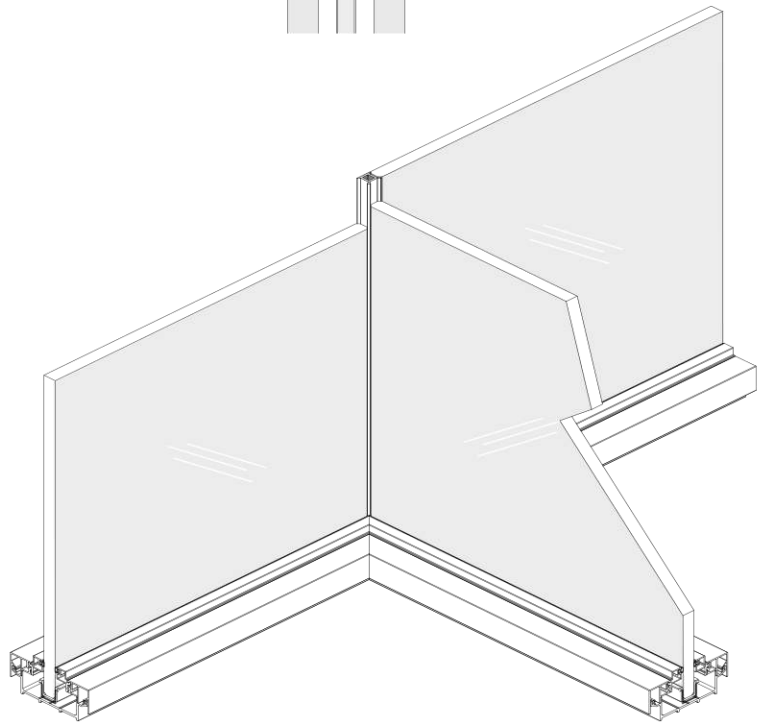

GLASS T-SHAPE

1. T shape glass groove FU182-007