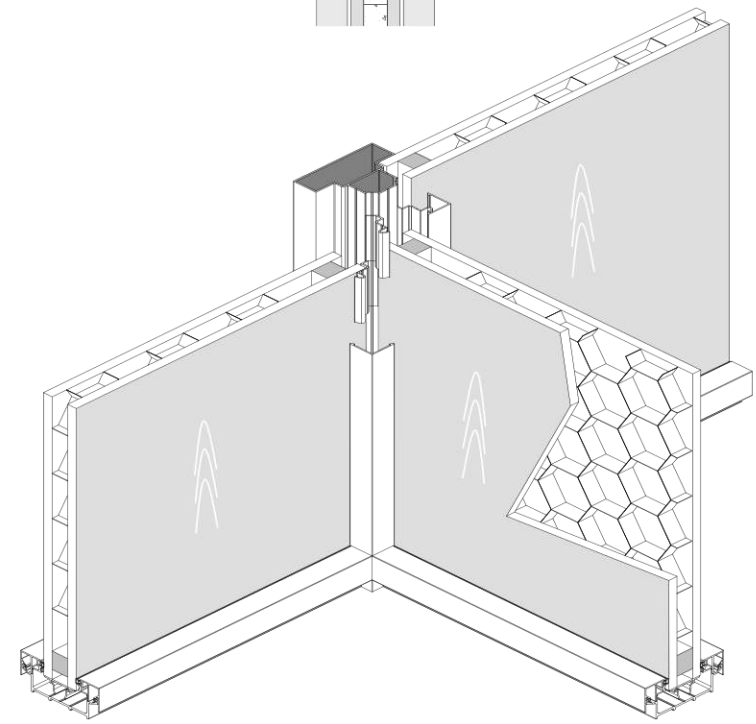

SUNLINE SYNERGY

SERIES 500

SINGLE GLASS FULL-HEIGHT PARTITION

GLASS PANEL

1. Bottom groove 7141#
2. Ceiling groove 6936#
3. Seal of MFC panel 7131#
4. Seal of glass panel 7132#
5. Seal of panel cover PQ5#
6. Glass panel rubber U142#
7. Adjustable connector
8. M8*20 Screw
9. Glass panel clip
10. 12mm Toughened glass

GLASS SIDE GROOVE

1. Side groove 6712#
2. Glass panel adjustable pole 7129#
3. Cover of adjustable pole 6714#
4. Seal of panel cover PQ5#

WOOD SIDE GROOVE

1. Side groove 6712#
2. Wood panel adjustable pole 7128#
3. Cover of adjustable pole 6714#
4. Seal of panel cover PQ5#

GLASS STRAIGHT SHAPE

1. Double glass groove FU182-003#

WOOD STRAIGHT SHAPE

1. Connector of wooden panels 5850#

GLASS L-SHAPE

1. L shape glass groove FU182-008

WOOD L-SHAPE

1. L shape pole 7136#
2. Cover connector 7126#
3. Cover of corner pole 7127#

GLASS T-SHAPE

1. T shape glass groove FU182-007

WOOD T-SHAPE

1. T shape pole 7125#
2. Cover connector 7126#
3. Cover of corner pole 7127#

GLASS + WOOD + WOOD

1. T shape pole 7125#
2. Cover connector 7126#
3. Cover of corner pole 7127#
4. Glass groove 6715#