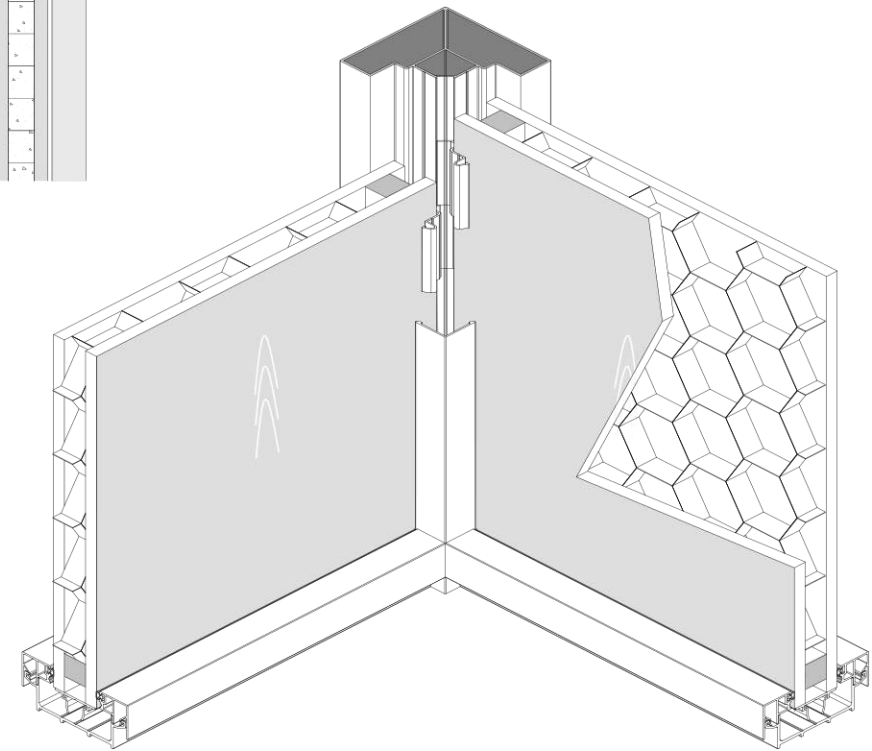

GLASS SIDE GROOVE

1. Side groove 6712#
2. Glass panel adjustable pole 7129#
3. Cover of adjustable pole 6714#
4. Seal of panel cover PQ5#

WOOD SIDE GROOVE

1. Side groove 6712#
2. Wood panel adjustable pole 7128#
3. Cover of adjustable pole 6714#
4. Seal of panel cover PQ5#

GLASS STRAIGHT SHAPE

1. Double glass groove FU182-003#

WOOD STRAIGHT SHAPE

1. Connector of wooden panels 5850#

GLASS L-SHAPE

1. L shape glass groove FU182-008

WOOD L-SHAPE

1. L shape pole 7136#
2. Cover connector 7126#
3. Cover of corner pole 7127#

GLASS T-SHAPE

1. T shape glass groove FU182-007

WOOD T-SHAPE

1. T shape pole 7125#
2. Cover connector 7126#
3. Cover of corner pole 7127#

GLASS + WOOD + WOOD

1. T shape pole 7125#
2. Cover connector 7126#
3. Cover of corner pole 7127#
4. Glass groove 6715#