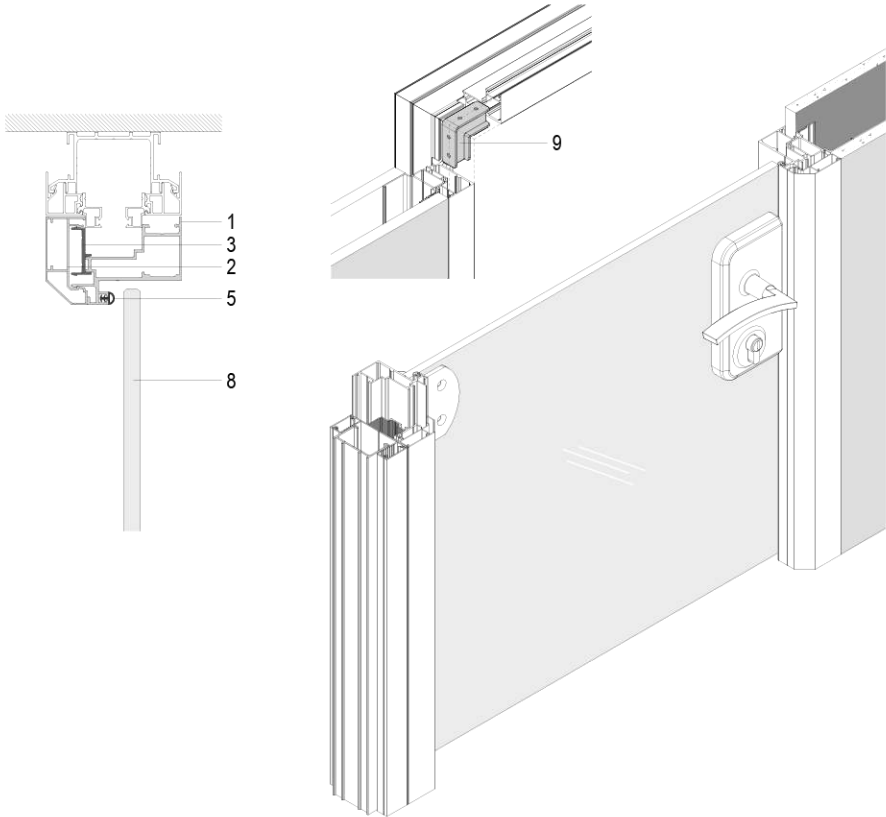

GLASS + GLASS + WOOD

1. T shape pole 7125#
2. Cover connector 7126#
3. Cover of corner pole 7127#
4. Glass groove 6715#

GLASS + WOOD STRAIGHT-SHAPE

1. Connector of wooden&glass panel 6002#

GLASS + WOOD L-SHAPE

1. L shape pole 7136#
2. Cover connector 7126#
3. Cover of corner pole 7127#
4. Glass groove 6715#

GLASS DOOR-WALL

1. L shape pole 7119#
2. Side groove 6712#
3. Cover of adjustable pole 6714#

WOOD DOOR-WALL

1. L shape pole 7119#
2. Side groove 6712#
3. Cover of adjustable pole 6714#

GLASS DOOR

玻璃门铰
Hinge of glass door

1. Glass door frame (inside) 7135#
2. Door frame (outside) 7123#
3. Door frame connector 7122#
4. Wiring block pole for door frame 7142#
5. Glass door sealing BH-B008#
6. Hinge of glass door AG5036FA-P1
7. Lock for glass door AZ1031RC-02-D7
8. Glass swing door 12mm
9. Connector of door frame