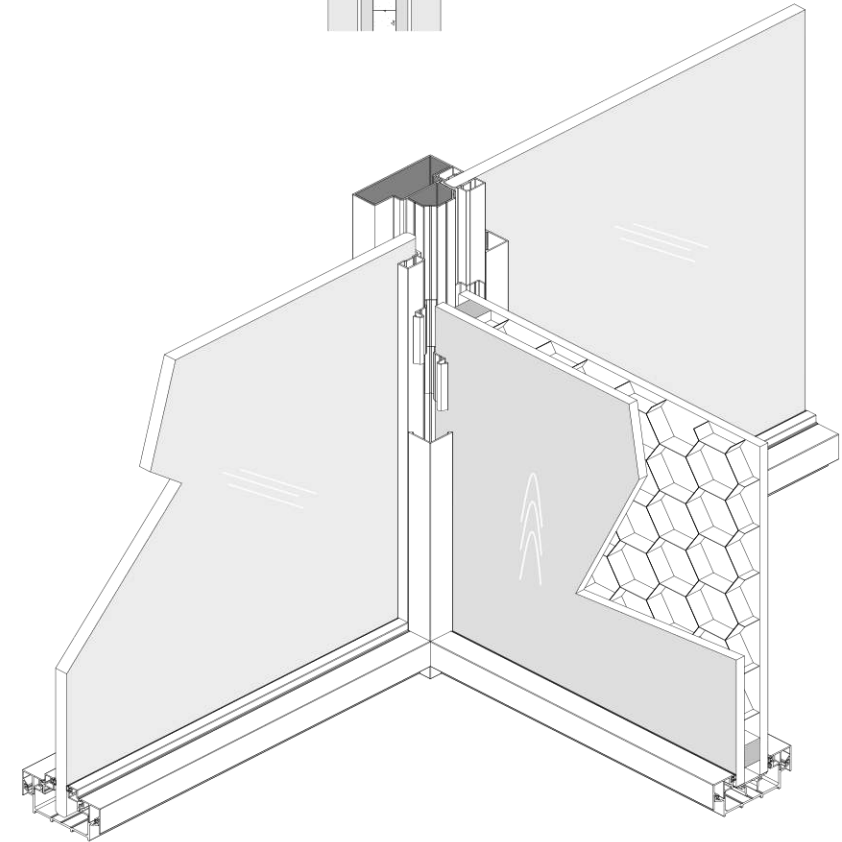

GLASS STRAIGHT SHAPE

1. Double glass groove FU182-003#

WOOD STRAIGHT SHAPE

1. Connector of wooden panels 5850#

GLASS L-SHAPE

1. L shape glass groove FU182-008

WOOD L-SHAPE

1. L shape pole 7136#
2. Cover connector 7126#
3. Cover of corner pole 7127#

GLASS T-SHAPE

1. T shape glass groove FU182-007

WOOD T-SHAPE

1. T shape pole 7125#
2. Cover connector 7126#
3. Cover of corner pole 7127#

GLASS + WOOD + WOOD

1. T shape pole 7125#
2. Cover connector 7126#
3. Cover of corner pole 7127#
4. Glass groove 6715#

GLASS + GLASS + WOOD

1. T shape pole 7125#
2. Cover connector 7126#
3. Cover of corner pole 7127#
4. Glass groove 6715#

GLASS + WOOD STRAIGHT-SHAPE

1. Connector of wooden&glass panel 6002#

GLASS + WOOD L-SHAPE