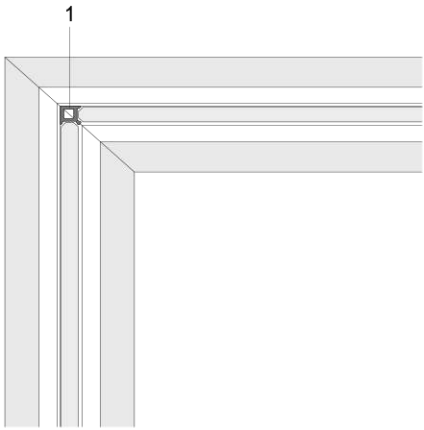

GLASS SIDE GROOVE

1. Side groove 6712#
2. Glass panel adjustable pole 7129#
3. Cover of adjustable pole 6714#
4. Seal of panel cover PQ5#

WOOD SIDE GROOVE

1. Side groove 6712#
2. Wood panel adjustable pole 7128#
3. Cover of adjustable pole 6714#
4. Seal of panel cover PQ5#

GLASS STRAIGHT SHAPE

1. Double glass groove FU182-003#

WOOD STRAIGHT SHAPE

1. Connector of wooden panels 5850#

GLASS L-SHAPE

1. L shape glass groove FU182-008

WOOD L-SHAPE

1. L shape pole 7136#
2. Cover connector 7126#
3. Cover of corner pole 7127#