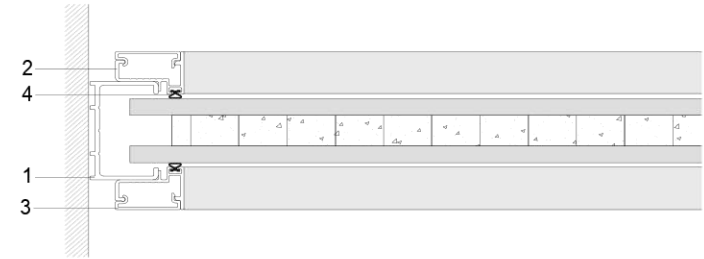

WOOD PANEL

1. Bottom groove 7141#
2. Ceiling groove 6936#
3. Seal of MFC panel 7131#
4. Wood panel supporter 7130#
5. Seal of panel cover PQ5#
6. Wood panel clip
7. Adjustable connector
8. M8*20 Screw
9. MFC panel (9mm+16mm+9mm)

GLASS SIDE GROOVE

1. Side groove 6712#
2. Glass panel adjustable pole 7129#
3. Cover of adjustable pole 6714#
4. Seal of panel cover PQ5#

WOOD SIDE GROOVE

1. Side groove 6712#
2. Wood panel adjustable pole 7128#
3. Cover of adjustable pole 6714#
4. Seal of panel cover PQ5#