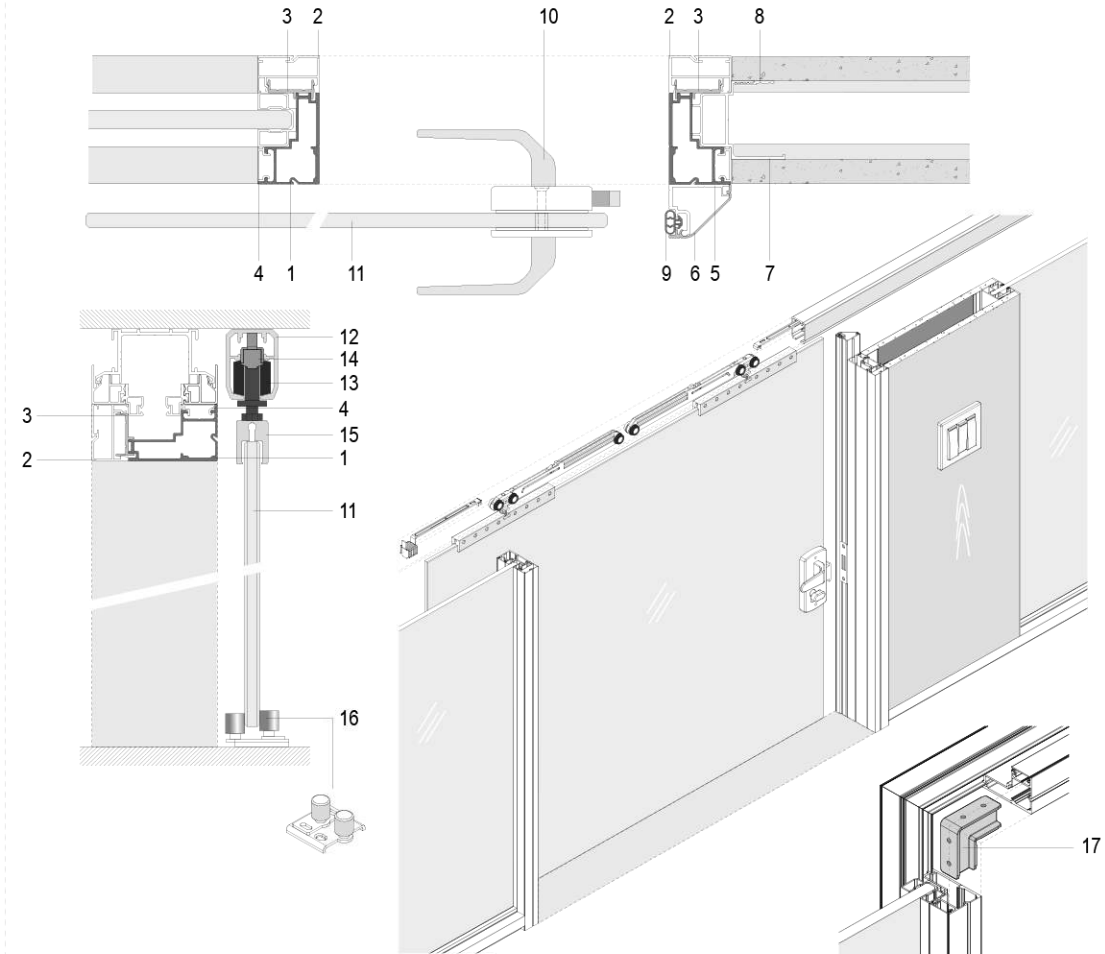

GLASS SLIDING DOOR

1. Door frame (inside) 7133#
2. Door frame (outside) 7134#
3. Door frame connector 7122#
4. Cover of door frame 6711#
5. Sliding door stopper 6934#
6. Cover of sliding door stopper 6935#
7. Wiring block pole for door frame 7142#
8. Wiring block pole connector 7145#
9. Buffer strip for sliding door Q916#
10. Lock for sliding door
11. 12mm Glass sliding door
12. Sliding door orbital 7003#
13. Sliding door pulley
14. Damper of door pulley
15. Sliding door clip
16. Limiting stopper
17. Connector of door frame