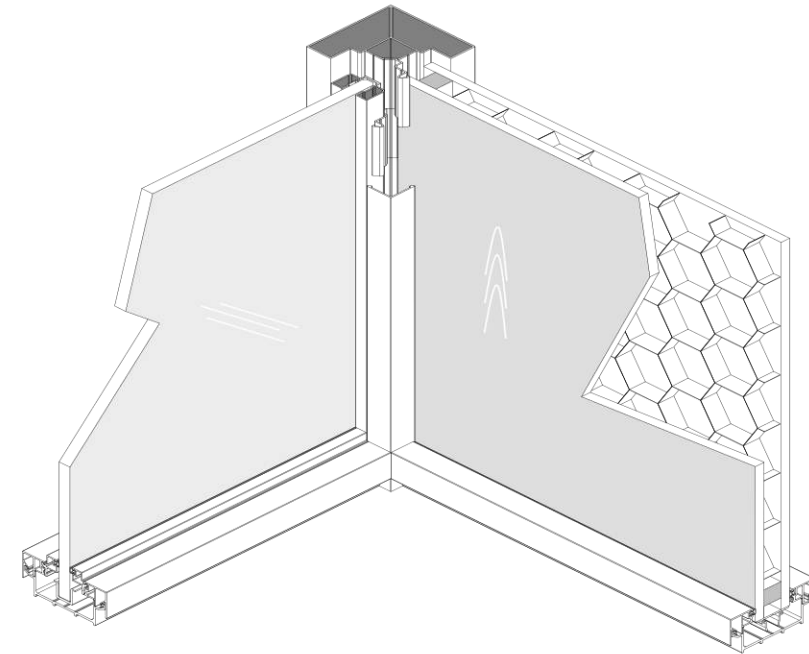

GLASS + GLASS + WOOD

1. T shape pole 7125#
2. Cover connector 7126#
3. Cover of corner pole 7127#
4. Glass groove 6715#

GLASS + WOOD STRAIGHT-SHAPE

1. Connector of wooden&glass panel 6002#

GLASS + WOOD L-SHAPE

1. L shape pole 7136#
2. Cover connector 7126#
3. Cover of corner pole 7127#
4. Glass groove 6715#

GLASS DOOR-WALL

1. L shape pole 7119#
2. Side groove 6712#
3. Cover of adjustable pole 6714#

WOOD DOOR-WALL