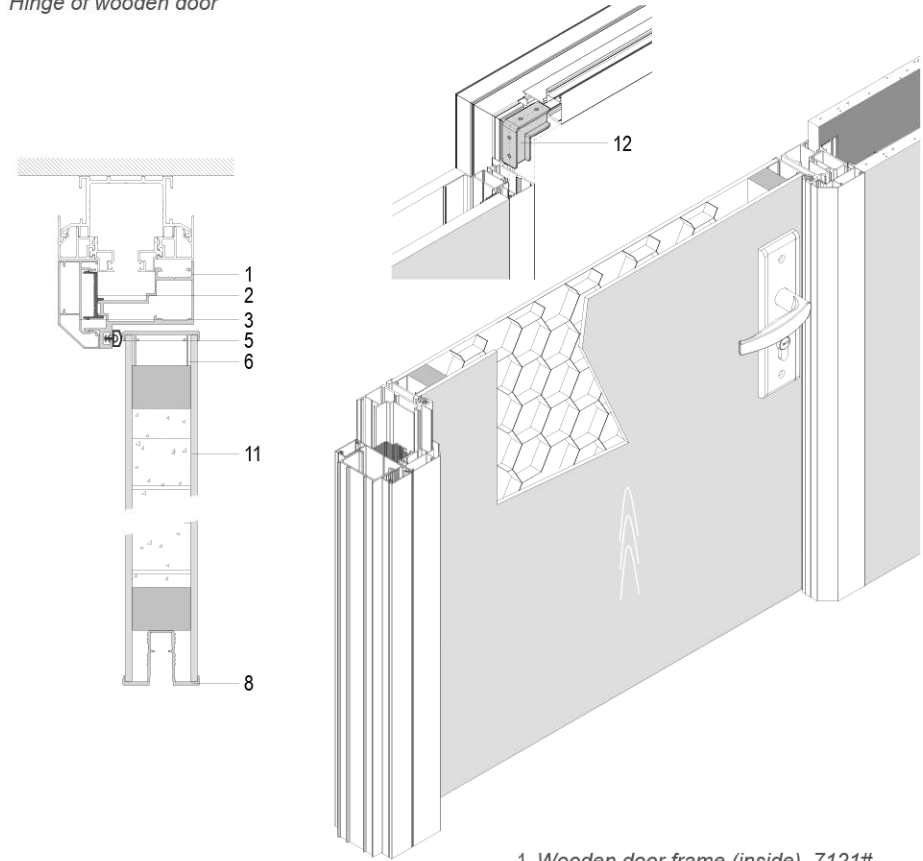

1. Wooden door frame (inside) 7121#
2. Wooden door frame (outside) 7123#
3. Door frame connector 7122#
4. Wiring block pole for door frame 7142#
5. Wood door sealing BH-Y008#
6. Seal B of wooden door (for lock and top) 6459#
7. Seal A of wooden door (for hinge) 6458#
8. Seal C of wooden door (at bottom) 6457#
9. Hinge of wooden door
10. Lock for Wooden door JL-5013-001B
11. Wooden door
12. Connector of door frame