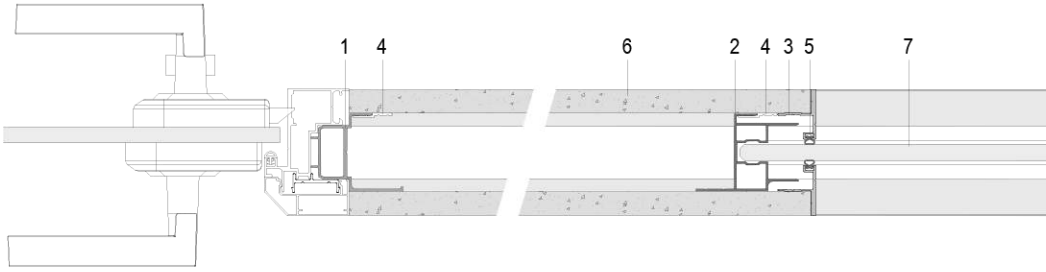

GLASS-ADJUSTABLE PANEL

1. Wiring block pole for door frame 7142#
2. Wiring block pole for panel 7146#
3. Glass panel cover for wiring block 7143#
3. Wiring block pole connector 7145#
5. Seal of panel cover PQ5#
6. 16mm MFC Wiring Block
7. 12mm Toughened glass