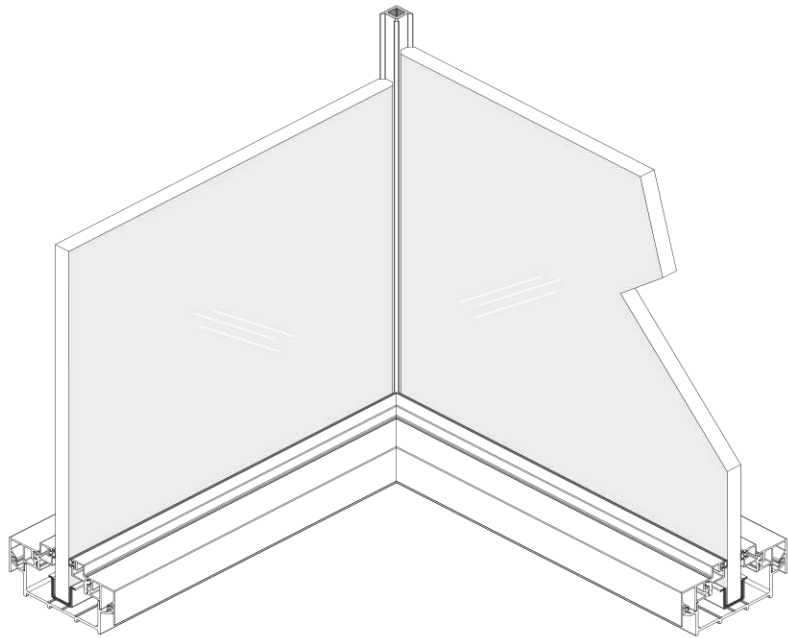

GLASS SIDE GROOVE

1. Side groove 6712#
2. Glass panel adjustable pole 7129#
3. Cover of adjustable pole 6714#
4. Seal of panel cover PQ5#

WOOD SIDE GROOVE

1. Side groove 6712#
2. Wood panel adjustable pole 7128#
3. Cover of adjustable pole 6714#
4. Seal of panel cover PQ5#

GLASS STRAIGHT SHAPE

1. Double glass groove FU182-003#

WOOD STRAIGHT SHAPE

1. Connector of wooden panels 5850#

GLASS L-SHAPE

1. L shape glass groove FU182-008

WOOD L-SHAPE

1. L shape pole 7136#
2. Cover connector 7126#
3. Cover of corner pole 7127#