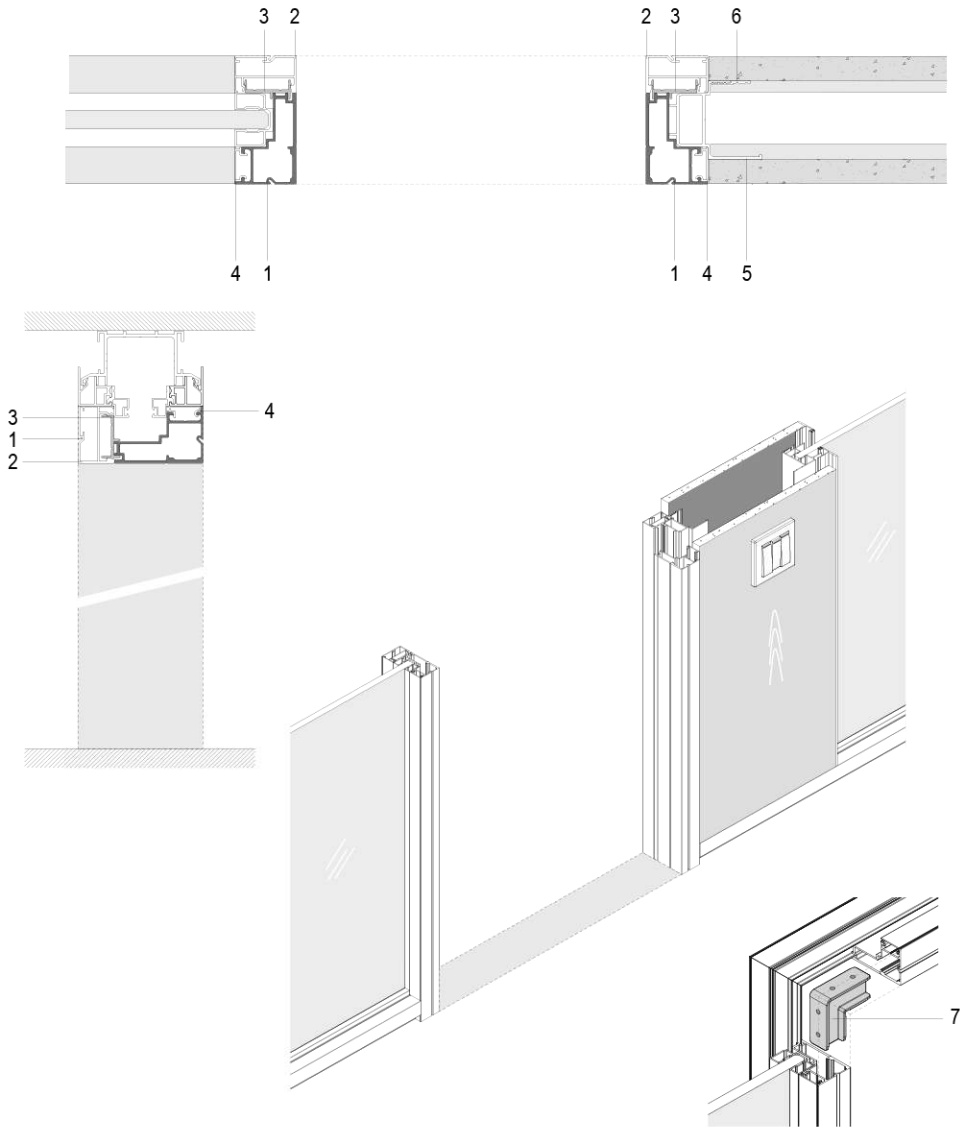

FRAME WITHOUT DOOR

1. Door frame (inside) 7133#
2. Door frame (outside) 7134#
3. Door frame connector 7122#
3. Cover of door frame 6711#
5. Wiring block pole for door frame 7142#
6. Wiring block pole connector 7145#
7. Connector of door frame