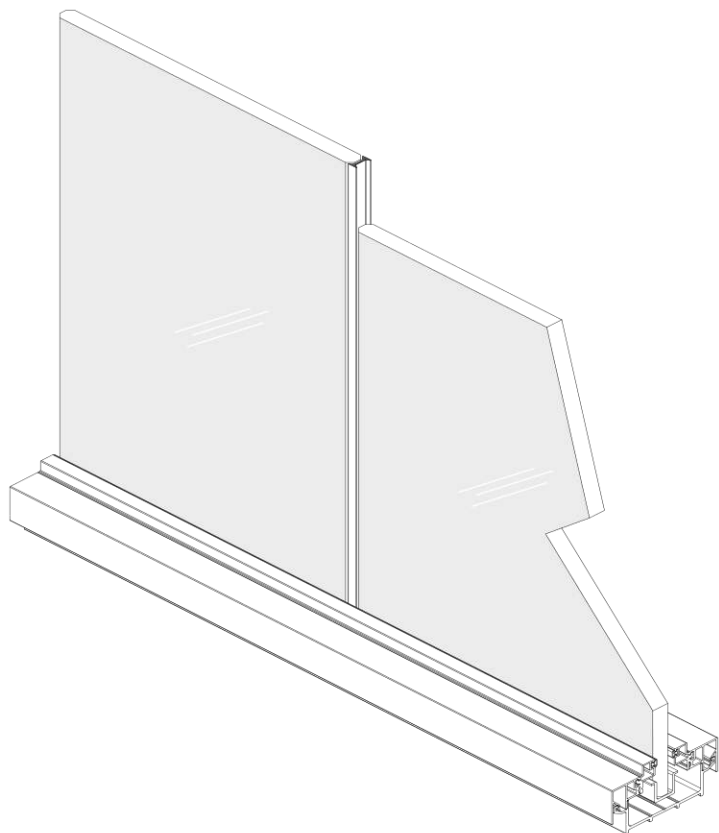

SUNLINE SYNERGY

SERIES 500

SINGLE GLASS FULL-HEIGHT PARTITION

GLASS PANEL

1. Bottom groove 7141#
2. Ceiling groove 6936#
3. Seal of MFC panel 7131#
4. Seal of glass panel 7132#
5. Seal of panel cover PQ5#
6. Glass panel rubber U142#
7. Adjustable connector
8. M8*20 Screw
9. Glass panel clip
10. 12mm Toughened glass

WOOD PANEL

1. Bottom groove 7141#
2. Ceiling groove 6936#
3. Seal of MFC panel 7131#
4. Wood panel supporter 7130#
5. Seal of panel cover PQ5#
6. Wood panel clip
7. Adjustable connector
8. M8*20 Screw
9. MFC panel (9mm+16mm+9mm)

GLASS SIDE GROOVE

1. Side groove 6712#
2. Glass panel adjustable pole 7129#
3. Cover of adjustable pole 6714#
4. Seal of panel cover PQ5#

WOOD SIDE GROOVE

1. Side groove 6712#
2. Wood panel adjustable pole 7128#
3. Cover of adjustable pole 6714#
4. Seal of panel cover PQ5#

GLASS STRAIGHT SHAPE

1. Double glass groove FU182-003#

WOOD STRAIGHT SHAPE

1. Connector of wooden panels 5850#

GLASS L-SHAPE

1. L shape glass groove FU182-008

WOOD L-SHAPE

1. L shape pole 7136#
2. Cover connector 7126#
3. Cover of corner pole 7127#