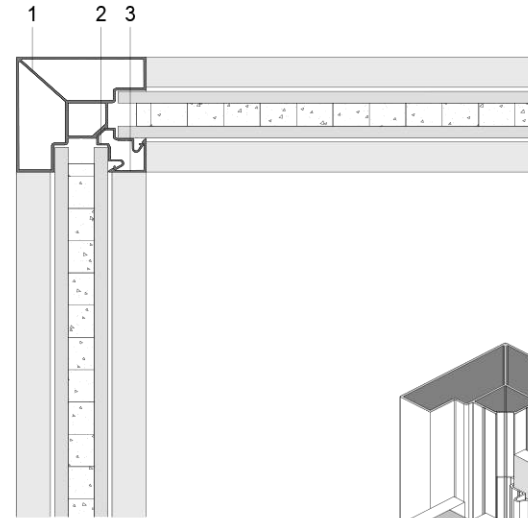

GLASS SIDE GROOVE

1. Side groove 6712#
2. Glass panel adjustable pole 7129#
3. Cover of adjustable pole 6714#
4. Seal of panel cover PQ5#

WOOD SIDE GROOVE

1. Side groove 6712#
2. Wood panel adjustable pole 7128#
3. Cover of adjustable pole 6714#
4. Seal of panel cover PQ5#

GLASS STRAIGHT SHAPE

1. Double glass groove FU182-003#

WOOD STRAIGHT SHAPE

1. Connector of wooden panels 5850#

GLASS L-SHAPE

1. L shape glass groove FU182-008

WOOD L-SHAPE

1. L shape pole 7136#
2. Cover connector 7126#
3. Cover of corner pole 7127#