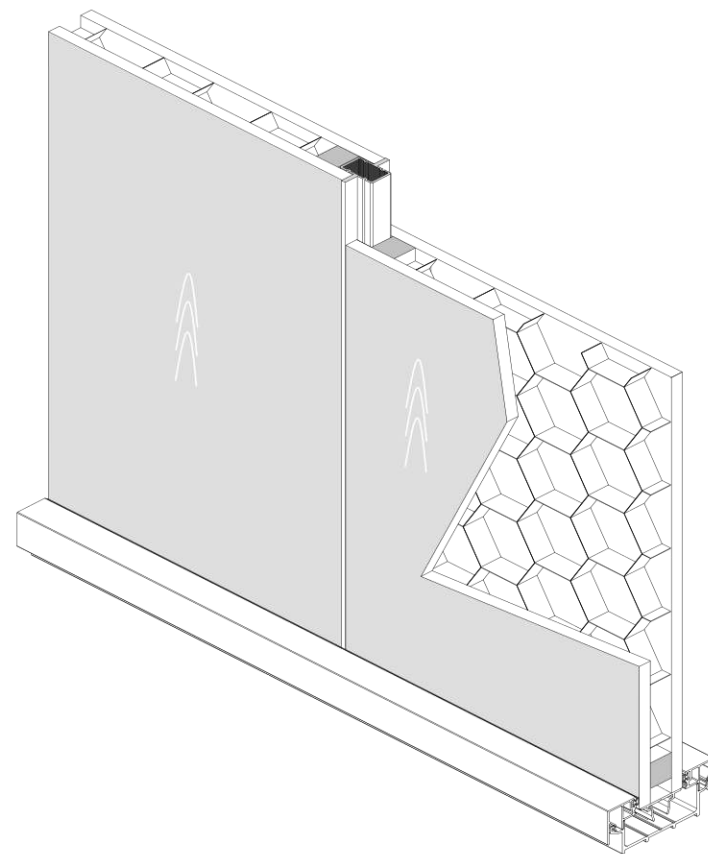

SUNLINE SYNERGY

SERIES 500

SINGLE GLASS FULL-HEIGHT PARTITION

GLASS PANEL

1. Bottom groove 7141#
2. Ceiling groove 6936#
3. Seal of MFC panel 7131#
4. Seal of glass panel 7132#
5. Seal of panel cover PQ5#
6. Glass panel rubber U142#
7. Adjustable connector
8. M8*20 Screw
9. Glass panel clip
10. 12mm Toughened glass

WOOD PANEL

1. Bottom groove 7141#
2. Ceiling groove 6936#
3. Seal of MFC panel 7131#
4. Wood panel supporter 7130#
5. Seal of panel cover PQ5#
6. Wood panel clip
7. Adjustable connector
8. M8*20 Screw
9. MFC panel (9mm+16mm+9mm)

GLASS SIDE GROOVE

1. Side groove 6712#
2. Glass panel adjustable pole 7129#
3. Cover of adjustable pole 6714#
4. Seal of panel cover PQ5#

WOOD SIDE GROOVE

1. Side groove 6712#
2. Wood panel adjustable pole 7128#
3. Cover of adjustable pole 6714#
4. Seal of panel cover PQ5#

GLASS STRAIGHT SHAPE

1. Double glass groove FU182-003#

WOOD STRAIGHT SHAPE

1. Connector of wooden panels 5850#

GLASS L-SHAPE

1. L shape glass groove FU182-008

WOOD L-SHAPE

1. L shape pole 7136#
2. Cover connector 7126#
3. Cover of corner pole 7127#