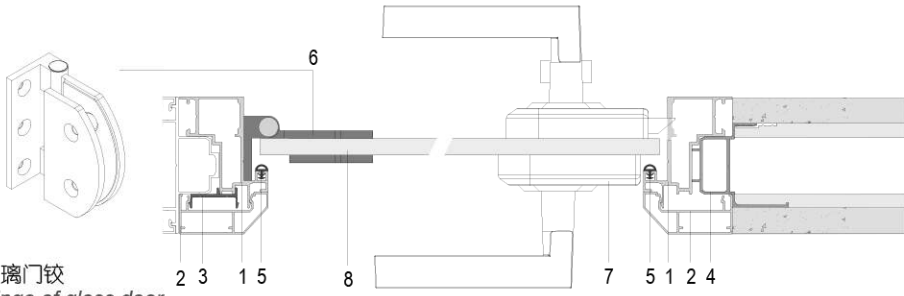

GLASS + GLASS + WOOD

1. T shape pole 7125#
2. Cover connector 7126#
3. Cover of corner pole 7127#
4. Glass groove 6715#

GLASS + WOOD STRAIGHT-SHAPE

1. Connector of wooden&glass panel 6002#

GLASS + WOOD L-SHAPE

1. L shape pole 7136#
2. Cover connector 7126#
3. Cover of corner pole 7127#
4. Glass groove 6715#

GLASS DOOR-WALL

1. L shape pole 7119#
2. Side groove 6712#
3. Cover of adjustable pole 6714#

WOOD DOOR-WALL

1. L shape pole 7119#
2. Side groove 6712#
3. Cover of adjustable pole 6714#

GLASS DOOR

玻璃门铰
Hinge of glass door

1. Glass door frame (inside) 7135#
2. Door frame (outside) 7123#
3. Door frame connector 7122#
4. Wiring block pole for door frame 7142#
5. Glass door sealing BH-B008#
6. Hinge of glass door AG5036FA-P1
7. Lock for glass door AZ1031RC-02-D7
8. Glass swing door 12mm
9. Connector of door frame