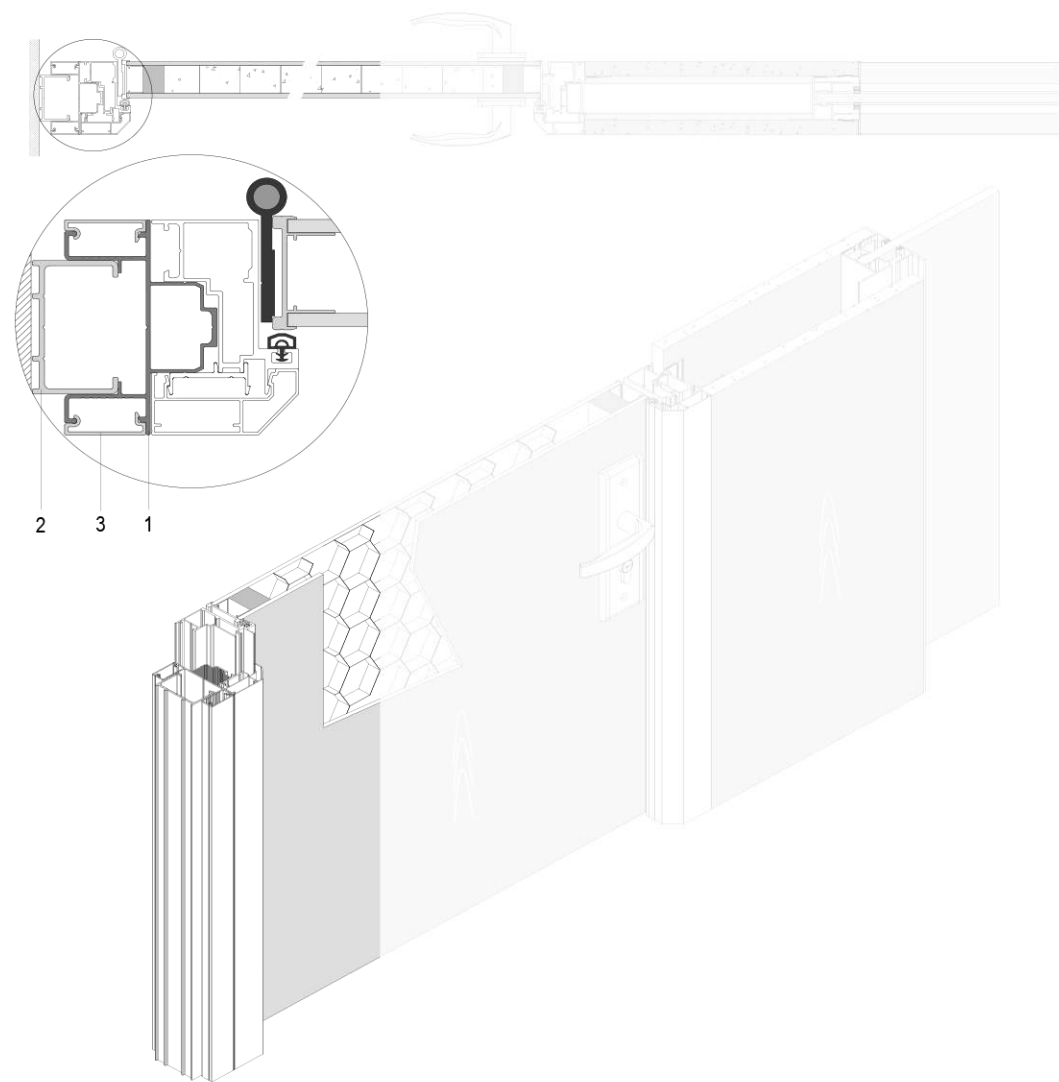

GLASS + GLASS + WOOD

1. T shape pole 7125#
2. Cover connector 7126#
3. Cover of corner pole 7127#
4. Glass groove 6715#

GLASS + WOOD STRAIGHT-SHAPE

1. Connector of wooden&glass panel 6002#

GLASS + WOOD L-SHAPE

1. L shape pole 7136#
2. Cover connector 7126#
3. Cover of corner pole 7127#
4. Glass groove 6715#

GLASS DOOR-WALL

1. L shape pole 7119#
2. Side groove 6712#
3. Cover of adjustable pole 6714#

WOOD DOOR-WALL