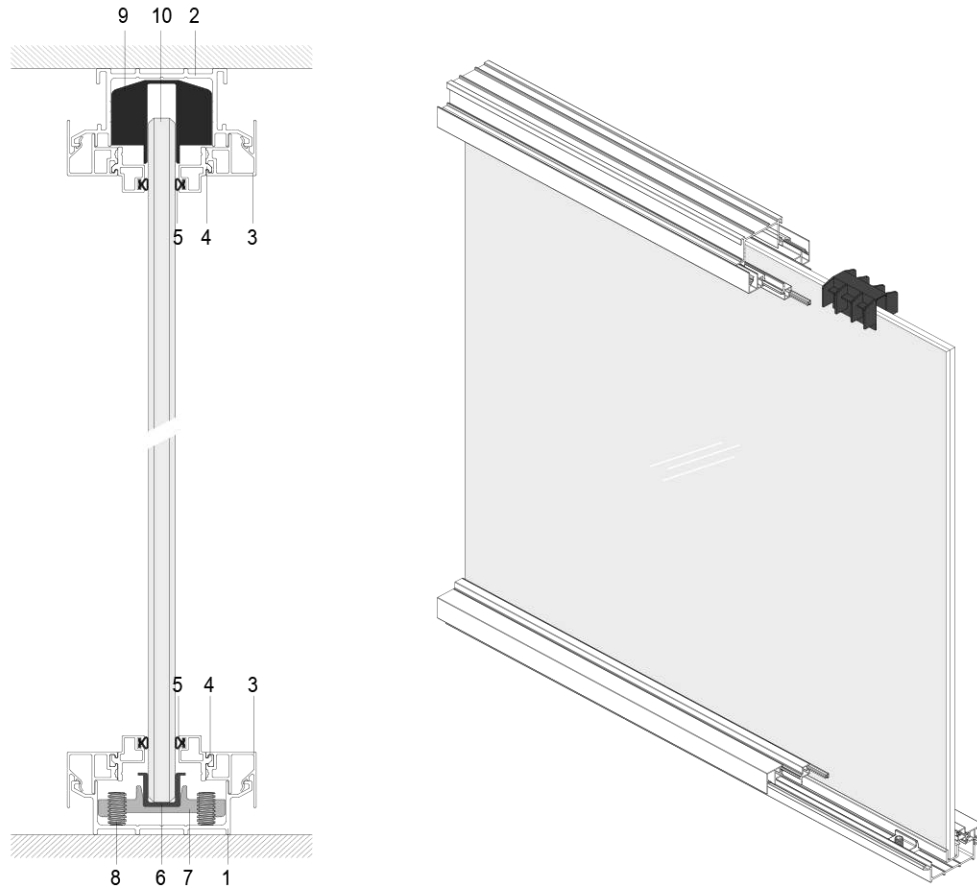

The logo for Sunline Synergy is presented within a horizontal rectangular bar. The bar has a color gradient from orange on the left to dark blue on the right. The word "SUNLINE" is written in white, uppercase, sans-serif font on the orange portion, while "SYNERGY" is written in white, uppercase, sans-serif font on the blue portion. The letters are slightly shadowed, giving them a 3D appearance as if they are floating above or attached to the bar.

SUNLINE SYNERGY

SERIES 500

SINGLE GLASS FULL-HEIGHT PARTITION

GLASS PANEL

1. Bottom groove 7141#
2. Ceiling groove 6936#
3. Seal of MFC panel 7131#
4. Seal of glass panel 7132#
5. Seal of panel cover PQ5#
6. Glass panel rubber U142#
7. Adjustable connector
8. M8*20 Screw
9. Glass panel clip
10. 12mm Toughened glass

WOOD PANEL

1. Bottom groove 7141#
2. Ceiling groove 6936#
3. Seal of MFC panel 7131#
4. Wood panel supporter 7130#
5. Seal of panel cover PQ5#
6. Wood panel clip
7. Adjustable connector
8. M8*20 Screw
9. MFC panel (9mm+16mm+9mm)

GLASS SIDE GROOVE

1. Side groove 6712#
2. Glass panel adjustable pole 7129#
3. Cover of adjustable pole 6714#
4. Seal of panel cover PQ5#

WOOD SIDE GROOVE

1. Side groove 6712#
2. Wood panel adjustable pole 7128#
3. Cover of adjustable pole 6714#
4. Seal of panel cover PQ5#