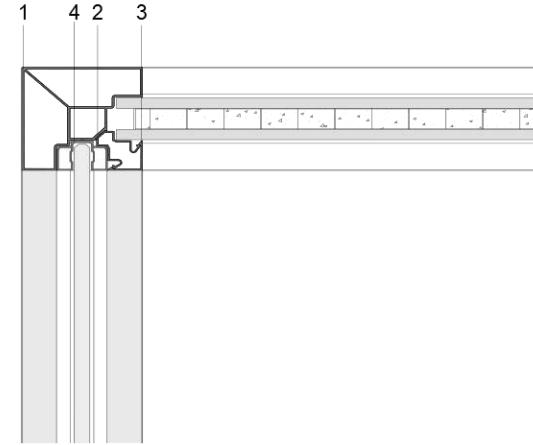

GLASS + GLASS + WOOD

1. T shape pole 7125#
2. Cover connector 7126#
3. Cover of corner pole 7127#
4. Glass groove 6715#

GLASS + WOOD STRAIGHT-SHAPE

1. Connector of wooden&glass panel 6002#

GLASS + WOOD L-SHAPE

1. L shape pole 7136#
2. Cover connector 7126#
3. Cover of corner pole 7127#
4. Glass groove 6715#

GLASS DOOR-WALL

1. L shape pole 7119#
2. Side groove 6712#
3. Cover of adjustable pole 6714#

WOOD DOOR-WALL