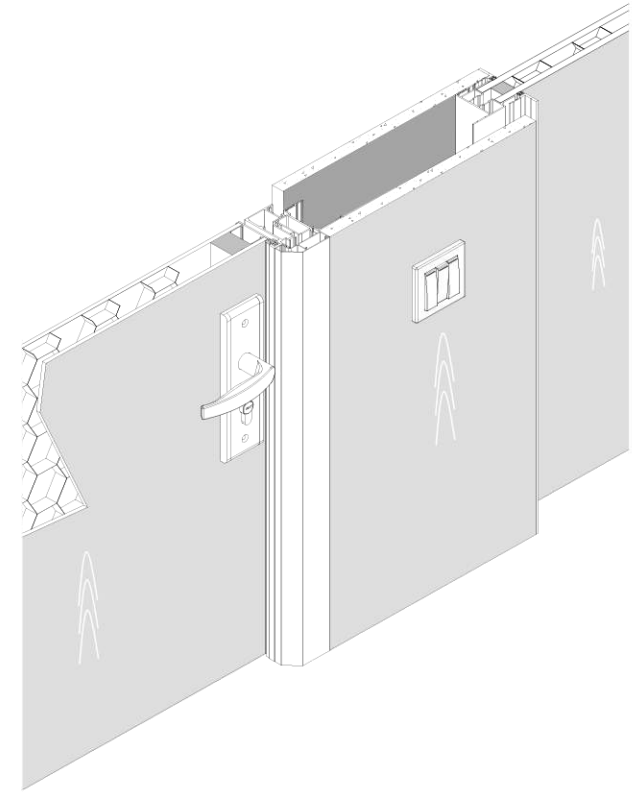

WOOD-ADJUSTABLE PANEL

1. Wiring block pole for door frame 7142#
2. Wiring block pole for panel 7146#
3. Glass panel cover for wiring block 7144#
3. Wiring block pole connector 7145#
5. Seal of panel cover PQ5#
6. 16mm MFC Wiring Block
7. MFC panel (9mm+16mm+9mm)