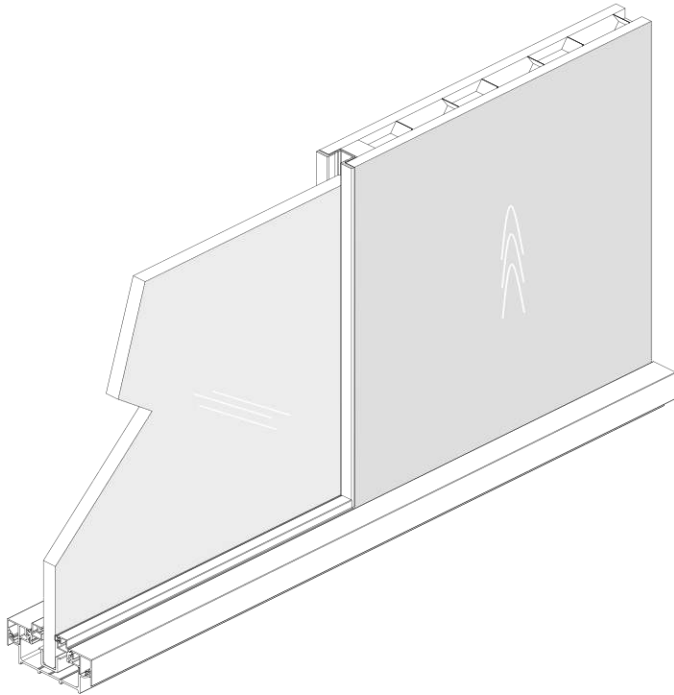

GLASS + WOOD STRAIGHT-SHAPE

1. Connector of wooden&glass panel 6002#