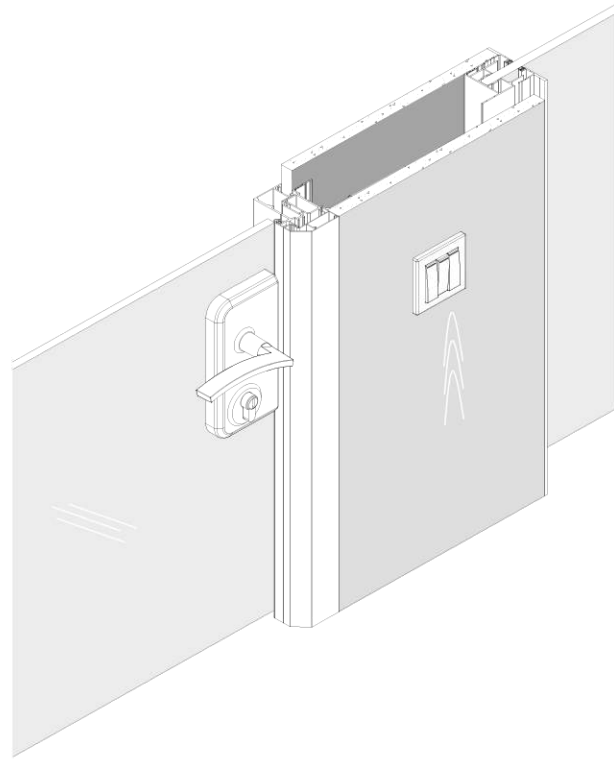

GLASS-ADJUSTABLE PANEL

1. Wiring block pole for door frame 7142#
2. Wiring block pole for panel 7146#
3. Glass panel cover for wiring block 7143#
3. Wiring block pole connector 7145#
5. Seal of panel cover PQ5#
6. 16mm MFC Wiring Block
7. 12mm Toughened glass