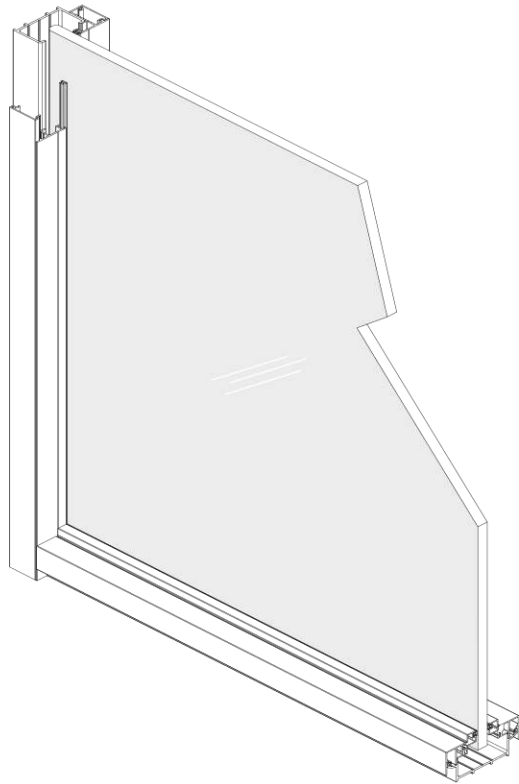

The logo for Sunline Synergy is presented within a horizontal rectangular bar. The bar has a color gradient from orange on the left to dark blue on the right. The word "SUNLINE" is written in white, uppercase, sans-serif font on the orange portion, while "SYNERGY" is written in white, uppercase, sans-serif font on the blue portion. The letters are slightly shadowed, giving them a 3D appearance as if they are floating above or attached to the bar.

SUNLINE SYNERGY

SERIES 500

SINGLE GLASS FULL-HEIGHT PARTITION

GLASS PANEL

1. Bottom groove 7141#
2. Ceiling groove 6936#
3. Seal of MFC panel 7131#
4. Seal of glass panel 7132#
5. Seal of panel cover PQ5#
6. Glass panel rubber U142#
7. Adjustable connector
8. M8*20 Screw
9. Glass panel clip
10. 12mm Toughened glass

WOOD PANEL

1. Bottom groove 7141#
2. Ceiling groove 6936#
3. Seal of MFC panel 7131#
4. Wood panel supporter 7130#
5. Seal of panel cover PQ5#
6. Wood panel clip
7. Adjustable connector
8. M8*20 Screw
9. MFC panel (9mm+16mm+9mm)

GLASS SIDE GROOVE

1. Side groove 6712#
2. Glass panel adjustable pole 7129#
3. Cover of adjustable pole 6714#
4. Seal of panel cover PQ5#

WOOD SIDE GROOVE

1. Side groove 6712#
2. Wood panel adjustable pole 7128#
3. Cover of adjustable pole 6714#
4. Seal of panel cover PQ5#